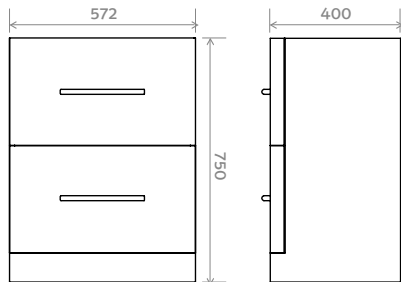

580 Floor Standing Two Drawer Unit

FEATURES:

- High quality build
- Floor standing
- Two drawer
- Two ceramic basin options

COLOURS:

- White
- Dark Grey
- Light Grey
- Black

DIMENSIONS:

H 835mm **W** 375mm
D 660mm **PH** 420mm