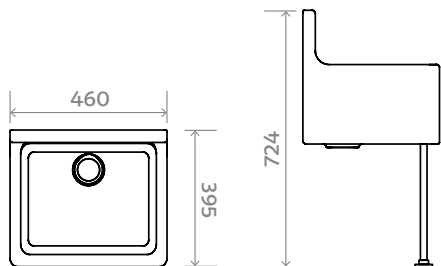

460 Cleaner Sink with Back

FEATURES:

- High quality ceramic
- Stainless steel grill
- Leg and bracket set
- Pair bib taps in chrome
- 1 1/2" Plastic bottle trap

DIMENSIONS:

H 724mm **W** 460mm **D** 395mm