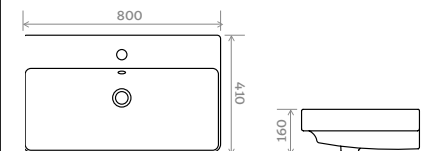

- Ceramic basin
- One tap hole
- Slim edge

DIMENSIONS:

H 165mm **W** 450mm **D** 375mm

OS.1502.45 OSLO 450 Wash Basin One Tap Hole

580 Basin One Tap Hole

FEATURES:

- Ceramic basin
- One tap hole
- Slim edge

DIMENSIONS:

H 160mm **W** 585mm **D** 410mm

OS.1503.58 OSLO 580 Wash Basin One Tap Hole

800 Basin One Tap Hole

FEATURES:

- Ceramic basin
- One tap hole
- Slim edge

DIMENSIONS:

H 160mm **W** 800mm **D** 410mm