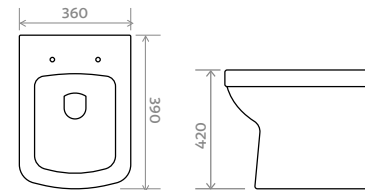

Close Coupled Raised Height WC

FEATURES:

- Short projection
- Soft close quick release seat
- Full access open back
- Modern square look
- Dual flush
- Raised height

DIMENSIONS:

H 880mm **W** 395mm **D** 600mm **PH** 470mm

- Rimless
- Comfort height 420mm
- Short projection
- Soft close quick release seat

DIMENSIONS:

H 420mm **W** 360mm **D** 505mm **PH** 420mm

- MN.1602** MILTON 420 Rimless Back to Wall Pan
- MN.1601.20** MILTON Slow Close Seat with One Push Button