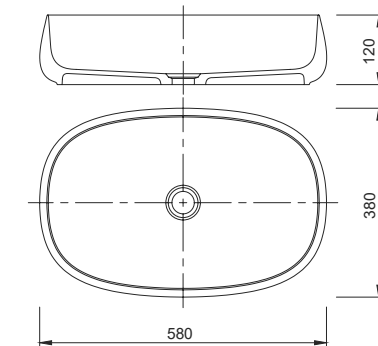

DIMENSIONS (other sizes available below):

H 550mm **W** 1700mm **D** 850mm

BTypeThree

(Shown in Dark Brown)

FEATURES:

- Circular design
- Choice of six colours
- High light transmission
- Luxurious extra wide design

DIMENSIONS (other sizes available below):

H 550mm **W** 1650mm **D** 750mm

STypeFive

Shown in Black Grey

FEATURES:

- Choice of six colours
- Generous bowl area
- High light transmission

COLOURS:

- Sea Blue
- Wine Red
- Dark Brown
- Green
- Black Grey
- Apricot Yellow

DIMENSIONS:

H 120mm **W** 580mm **D** 380mm

ST5/** DESIGNER Resin Basin 580×380×120mm
 (** specify colour when ordering)

STypeThree

Shown in Dark Brown

FEATURES:

- Choice of six colours
- Choice of two sizes
- Generous bowl area
- High light transmission

COLOURS:

- Sea Blue
- Wine Red
- Dark Brown
- Green
- Black Grey
- Apricot Yellow

DIMENSIONS:

H 120mm **W** 400/450mm **D** 400/450mm

ST3-A--** 400×400×120mm (** specify colour when ordering)
ST3-B--** 450×450×120mm (** specify colour when ordering)