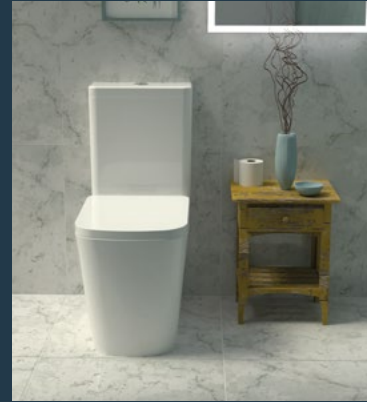

Collections

SMITH
& Co

ZEN