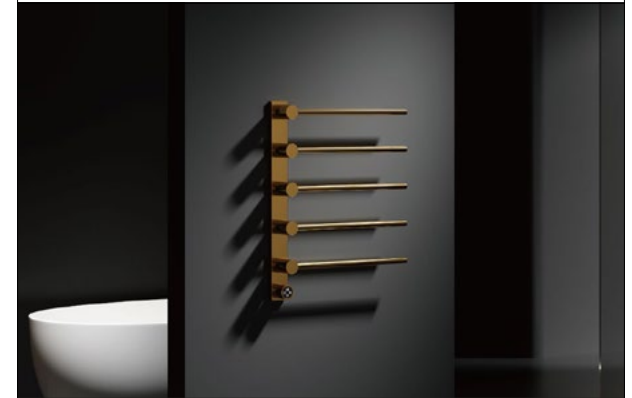

T2 Dry Element Heating Rail (5 Bars)

FEATURES:

- Dry element heated towel bar. 45-60 Degrees.
- Controller with digital display, on/off, timer and temperature functions.
- Rated - IPX4
- Base material - SUS304 grade stainless steel.
- Power. 35W. 220V/50Hz
- 10yr guarantee.