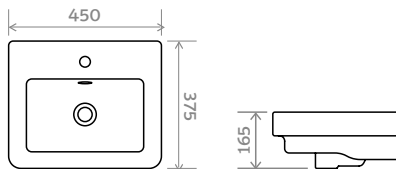

DIMENSIONS:

H 165mm **W** 450mm **D** 375mm

MN.1502 MILTON 450 Wall Basin One Tap Hole