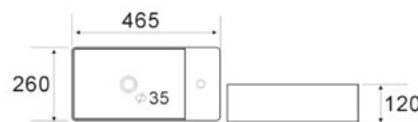

DIMENSIONS:

H 120mm **W** 465mm **D** 260mm

ZC.1504.46 ZINC Wall or counter mounted single tap hole washbasin. 465×260×120mm