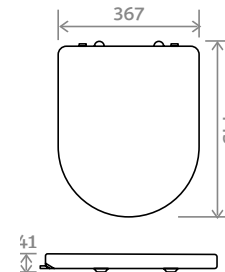

Rimless Wall Hung Pan

FEATURES:

- Rimless
- Includes wall mounted fixing kit

DIMENSIONS:

H 365mm **W** 360mm **D** 517mm

- ZC1603** ZINC Rimless Close Coupled WC Pan (open back)
- ZC1601.20** ZINC Slow Close Seat
- ZC1601.30** ZINC Slim Slow Close Seat

Floor Standing Bidet

FEATURES:

- Back to wall
- Floor standing
- Comfort height
- Incorporates the Zinc styling

DIMENSIONS:

H 425mm **W** 365mm **D** 520mm

ZC1702 ZINC Bidet

Wall Hung Bidet

FEATURES:

- Wall hung
- Incorporates the Zinc styling

DIMENSIONS:

H 295mm **W** 360mm **D** 520mm

ZC1703 ZINC Hung Bidet

Slow Close Seat

FEATURES:

- Heavy duty
- Slow close
- Top fixing

DIMENSIONS:

H 41mm **W** 367mm **D** 445mm

ZC1601.20 ZINC Slow Close Seat

Slim Slow Close Seat

FEATURES:

- Heavy duty
- Slow close
- Top fixing

DIMENSIONS:

H 45mm **W** 360mm **D** 450mm

ZC1601.30 ZINC Slim Slow Close Seat