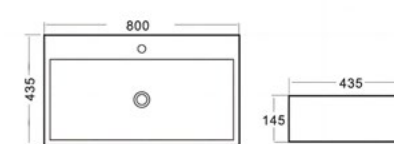

DIMENSIONS:

H 145mm **W** 800mm **D** 435mm

ZC.1504.80 ZINC Wall or counter mounted single tap hole washbasin. 800×435×145mm