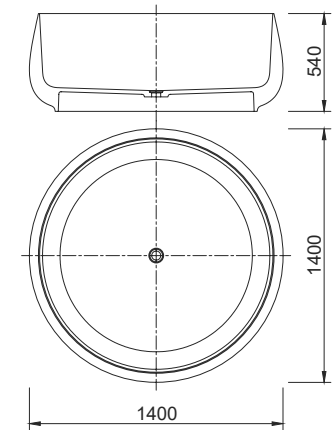

DIMENSIONS:

H 1400mm **W** 1400mm **D** 540mm

BT3/** DESIGNER Free Standing Resin Bath (**specify colour when ordering)