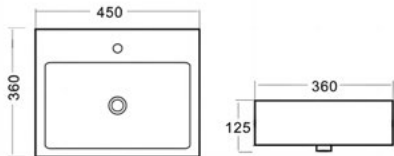

DIMENSIONS:

H 125mm **W** 450mm **D** 360mm

ZC.1504.45 ZINC Wall or counter mounted single tap hole washbasin. 450×360×125mm