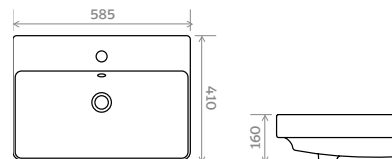

550 Semi Recessed Basin

FEATURES:

- Ceramic basin
- One tap hole
- Semi recessed

DIMENSIONS:

H 170mm **W** 550mm **D** 450mm

OS.1501.55 OSLO 550 Semi Recessed Basin One Tap Hole

450 Basin One Tap Hole

FEATURES:

- Ceramic basin
- One tap hole
- Slim edge

DIMENSIONS:

H 165mm **W** 450mm **D** 375mm

OS.1502.45 OSLO 450 Wash Basin One Tap Hole

580 Basin One Tap Hole

FEATURES:

- Ceramic basin
- One tap hole
- Slim edge

DIMENSIONS:

H 160mm **W** 585mm **D** 410mm

OS.1503.58 OSLO 580 Wash Basin One Tap Hole

800 Basin One Tap Hole

FEATURES:

- Ceramic basin
- One tap hole
- Slim edge

DIMENSIONS:

H 160mm **W** 800mm **D** 410mm