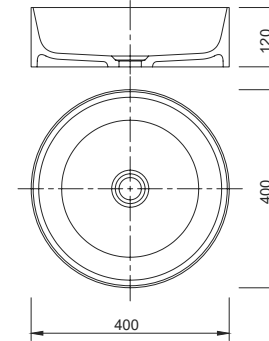

DIMENSIONS (other sizes available below):

H 550mm **W** 1700mm **D** 850mm

BTypeThree

(Shown in Dark Brown)

FEATURES:

- Circular design
- Choice of six colours
- High light transmission
- Luxurious extra wide design

DIMENSIONS:

H 120mm **W** 580mm **D** 380mm

ST5/** DESIGNER Resin Basin 580×380×120mm
 (** specify colour when ordering)

STypeThree

Shown in Dark Brown

FEATURES:

- Choice of six colours
- Choice of two sizes
- Generous bowl area
- High light transmission

COLOURS:

- Sea Blue
- Wine Red
- Dark Brown
- Green
- Black Grey
- Apricot Yellow

DIMENSIONS:

H 120mm **W** 400/450mm **D** 400/450mm

ST3-A--** 400×400×120mm (** specify colour when ordering)
ST3-B--** 450×450×120mm (** specify colour when ordering)

DIMENSIONS:

H 120mm **W** 400mm **D** 400mm

ST12/** DESIGNER Resin Basin 400×400×120mm
 (** specify colour when ordering)

STypeTwo

Shown in Red

FEATURES:

- Choice of six colours
- Generous bowl area
- High light transmission