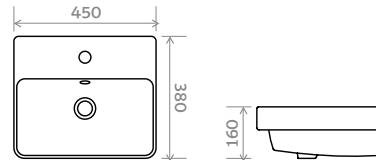

550 Semi Recessed Basin

FEATURES:

- Ceramic basin
- One tap hole
- Semi recessed

DIMENSIONS:

H 170mm **W** 550mm **D** 450mm

OS.1501.55 OSLO 550 Semi Recessed Basin One Tap Hole

450 Basin One Tap Hole

FEATURES:

- Ceramic basin
- One tap hole
- Slim edge

DIMENSIONS:

H 165mm **W** 450mm **D** 375mm

OS.1502.45 OSLO 450 Wash Basin One Tap Hole

580 Basin One Tap Hole

FEATURES:

- Ceramic basin
- One tap hole
- Slim edge

DIMENSIONS:

H 160mm **W** 585mm **D** 410mm

OS.1503.58 OSLO 580 Wash Basin One Tap Hole

800 Basin One Tap Hole

FEATURES:

- Ceramic basin
- One tap hole
- Slim edge

DIMENSIONS:

H 160mm **W** 800mm **D** 410mm