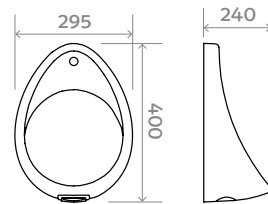

H 310mm **W** 465mm **D** 260mm

4.5 LITRE TANK:

H 257mm **W** 315mm **D** 236mm

- CTY.500.U1** CITYLINE Urinal Exposed 1 Bowl 400 Pack
- CTY.500.U2** CITYLINE Urinal Exposed 2 Bowl 400 Pack
- CTY.500.U3** CITYLINE Urinal Exposed 3 Bowl 400 Pack
- CTY.500.U4** CITYLINE Urinal Exposed 4 Bowl 400 Pack

Urinal Concealed Bowl 400 Pack

FEATURES:

- All in one box comprising:
- Urinal bowls
- Spreaders
- Sparge pipe set and clips
- Wastes
- Urinal tank
- Autosyphon

DIMENSIONS:

H 400mm **W** 295mm **D** 240mm

14 LITRE TANK:

H 310mm **W** 465mm **D** 260mm

4.5 LITRE TANK:

H 257mm **W** 315mm **D** 236mm

- CTY.400.2.U1** CITYLINE Urinal Exposed 1 Bowl 400 Pack
- CTY.400.2.U2** CITYLINE Urinal Exposed 2 Bowl 400 Pack
- CTY.400.2.U3** CITYLINE Urinal Exposed 3 Bowl 400 Pack
- CTY.400.2.U4** CITYLINE Urinal Exposed 4 Bowl 400 Pack