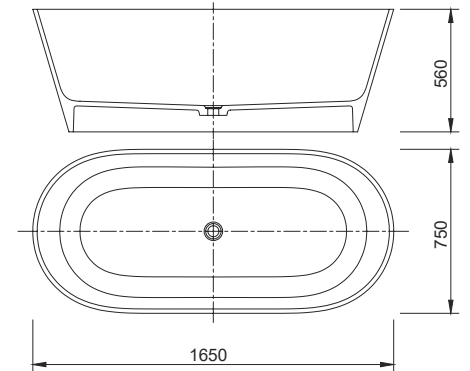

DIMENSIONS (other sizes available below):

H 550mm **W** 1700mm **D** 850mm

BTypeThree

(Shown in Dark Brown)

FEATURES:

- Circular design
- Choice of six colours
- High light transmission
- Luxurious extra wide design

DIMENSIONS:

H 600mm **W** 1600mm **D** 950mm

BT6/** DESIGNER Free Standing Resin Bath (**specify colour when ordering)

BTypeSeven

(Shown in Dark Brown)

FEATURES:

- Double ended
- Choiced of four sizes
- Choice of six colours
- High light transmission

COLOURS:

- Sea Blue ● Green
- Wine Red ● Black Grey
- Dark Brown ● Apricot Yellow

DIMENSIONS (other sizes available below):

H 560mm **W** 1650mm **D** 750mm

- BT7A/**** DESIGNER BATH 1500×750×540mm
- BT7B/**** DESIGNER BATH 1600×750×550mm
- BT7C/**** DESIGNER BATH 1650×750×550mm
- BT7D/**** DESIGNER BATH 1700×780×550mm
 (**specify colour when ordering)

DIMENSIONS:

H 120mm **W** 580mm **D** 380mm

ST5/** DESIGNER Resin Basin 580×380×120mm
 (** specify colour when ordering)

STypeThree

Shown in Dark Brown

FEATURES:

- Choice of six colours
- Choice of two sizes
- Generous bowl area
- High light transmission