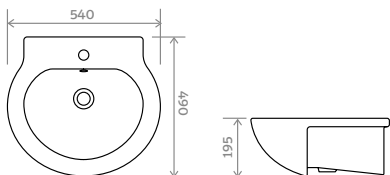

DIMENSIONS (other sizes available below):

H 550mm **W** 1700mm **D** 850mm

BTypeThree

(Shown in Dark Brown)

FEATURES:

- Circular design
- Choice of six colours
- High light transmission
- Luxurious extra wide design

DIMENSIONS:

H 130mm **W** 600mm **D** 420mm

ZC.1504.60 ZINC Wall or counter mounted single tap hole washbasin. 600×420×130mm

530 Undermount Basin

FEATURES:

- High quality glaze
- With overflow

DIMENSIONS:

H 205mm
W 530mm
D 370mm

ZC.1505.53 ZINC Rectangular Undermount washbasin c/w overflow. 530×370×205mm

540 Semi Recessed Basin

FEATURES:

- Semi recessed ceramic basin
- One tap hole
- Tap not included

DIMENSIONS:

H 195mm **W** 540mm **D** 490mm

ZC1501.54 ZINC 540 Semi Recessed Basin
One Tap Hole

380 Square Vessel Basin

FEATURES:

- Ceramic vessel basin
- Tap not included

DIMENSIONS:

H 120mm **W** 380mm **D** 380mm

ZC1502.SQ.38 ZINC 380 Square Vessel Basin