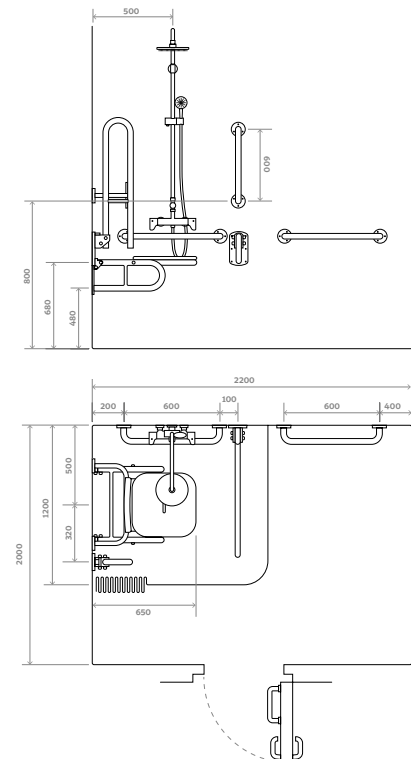

PLAN OF TYPICAL INSTALLATION:

CTY.P1.WH CITYLINE Exposed Shower Pack (White)

CTY.P1.BL CITYLINE Exposed Shower Pack (Blue)

CTY.P1.GR CITYLINE Exposed Shower Pack (Grey)