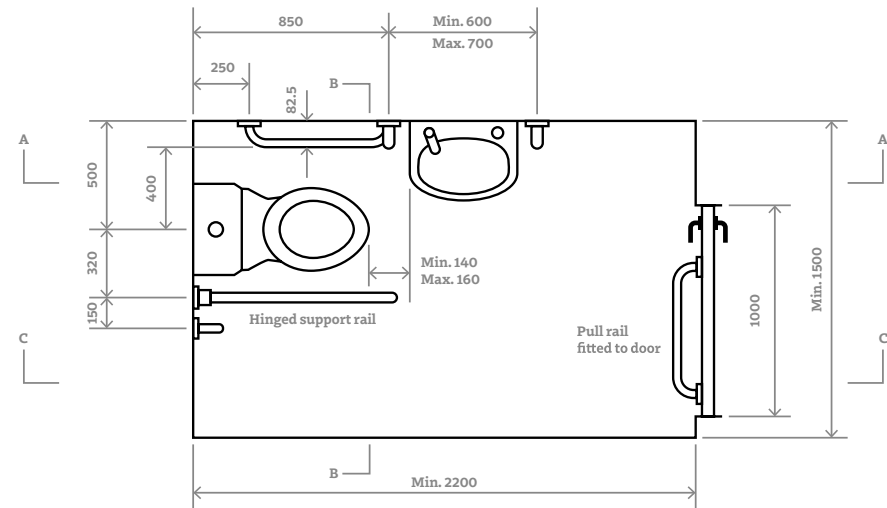

PLAN OF TYPICAL INSTALLATION:

CTY.DM.P1.WH	CITYLINE Doc M Rimless Close Coupled WC Pan with WRAS Approval Push Button Fitting (White Rail & Seat)
CTY.DM.P1.BL	CITYLINE Doc M Rimless Close Coupled WC Pan with WRAS Approval Push Button Fitting (Blue Rail & Seat)
CTY.DM.P1.GR	CITYLINE Doc M Rimless Close Coupled WC Pan with WRAS Approval Push Button Fitting (Grey Rail & Seat)
CTY.DM.P1.SS	CITYLINE Doc M Rimless Close Coupled WC Pan with WRAS Approval Push Button Fitting (Stainless Steel Rail & White seat)