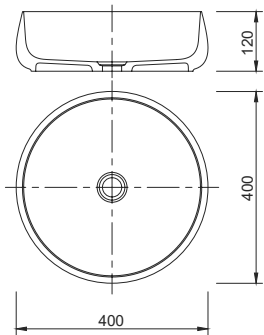

DIMENSIONS (other sizes available below):

H 550mm **W** 1700mm **D** 850mm

BTypeThree

(Shown in Dark Brown)

FEATURES:

- Circular design
- Choice of six colours
- High light transmission
- Luxurious extra wide design

DIMENSIONS (other sizes available below):

H 550mm **W** 1650mm **D** 750mm

STypeFive

Shown in Black Grey

FEATURES:

- Choice of six colours
- Generous bowl area
- High light transmission

COLOURS:

- Sea Blue
- Wine Red
- Dark Brown
- Green
- Black Grey
- Apricot Yellow

DIMENSIONS:

H 120mm **W** 580mm **D** 380mm

ST5/** DESIGNER Resin Basin 580×380×120mm
 (** specify colour when ordering)

STypeThree

Shown in Dark Brown

FEATURES:

- Choice of six colours
- Choice of two sizes
- Generous bowl area
- High light transmission

COLOURS:

- Sea Blue
- Wine Red
- Dark Brown
- Green
- Black Grey
- Apricot Yellow

DIMENSIONS:

H 120mm **W** 400/450mm **D** 400/450mm

ST3-A--** 400×400×120mm (** specify colour when ordering)
ST3-B--** 450×450×120mm (** specify colour when ordering)