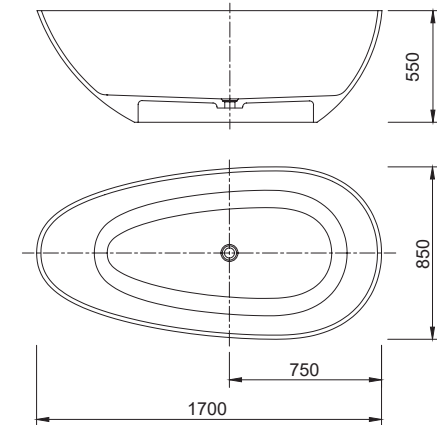

synthetic organic polymer brings each bath to life making it the centre piece of any bathroom design. Each bath is bespoke, made to order by skilled craftsmen, ensuring the perfect finish.

DIMENSIONS:

H 640mm **W** 1750mm **D** 785mm

A truly unique bath providing a stunning centrepiece to any bathroom design.

DIMENSIONS:

- H** 550mm
- W** 1700mm
- D** 750mm

FL-** DESIGNER Flute Resin Bath (**specify colour when ordering)

BTypeTwo

(Shown in Wine Red)

- BT2A/**** DESIGNER BATH 1400×750×520mm
- BT2B/**** DESIGNER BATH 1500×780×540mm
- BT2C/**** DESIGNER BATH 1600×800×540mm
- BT2D/**** DESIGNER BATH 1700×850×550mm
- BT2E/**** DESIGNER BATH 1800×850×550mm (**specify colour when ordering)

DIMENSIONS (other sizes available below):

H 550mm **W** 1700mm **D** 850mm

BTypeThree

(Shown in Dark Brown)

FEATURES:

- Circular design
- Choice of six colours
- High light transmission
- Luxurious extra wide design