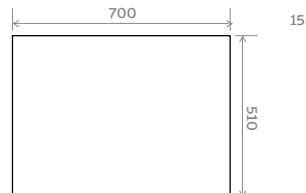

700 Waterproof Bath Panel

FEATURES:

- 100% Waterproof
- Available in two colours

COLOURS:

- White
- Dark Grey

DIMENSIONS:

H 510mm **W** 700mm **D** 15mm

- MN.70.BP.WH** MILTON 700 Waterproof Bath Panel (White)
- MN.70.BP.DG** MILTON 700 Waterproof Bath Panel (Dark Grey)