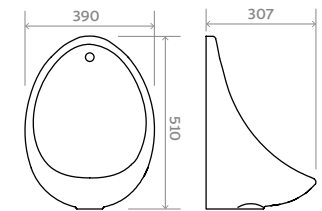

Urinal Concealed Bowl 500 Pack

FEATURES:

- All in one box comprising:
- Urinal bowls
- Spreaders
- Sparge pipe set and clips
- Wastes
- Urinal tank
- Autosyphon

DIMENSIONS:

H 400mm **W** 295mm **D** 240mm