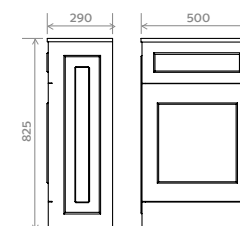

DIMENSIONS:

H 875mm
W 550mm
D 300mm

H 825mm
W 500mm
D 290mm

- CL.2255.2DR.WH** CHURCHILL 550 Floor Standing Two Door Unit (White)
- CL.2255.2DR.LG** CHURCHILL 550 Floor Standing Two Door Unit (Light Grey)
- CL.2255.2DR.DG** CHURCHILL 550 Floor Standing Two Door Unit (Dark Grey)
- CL.2250.WC.WH** CHURCHILL 550 Back to Wall Unit (White)
- CL.2250.WC.LG** CHURCHILL 550 Back to Wall Unit (Light Grey)
- CL.2250.WC.DG** CHURCHILL 550 Back to Wall Unit (Dark Grey)