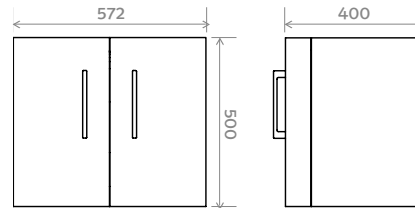

580 Waterproof Wall Hung Two Door Unit

FEATURES:

- 100% waterproof
- Wall hung
- Two door

COLOURS:

- White
- Dark Grey

DIMENSIONS:

H 570mm **W** 580mm **D** 410mm

- MN.1502.58** MILTON 580 Wash Basin One Tap Hole
- MN.2158.2DR.5.WH** MILTON 580 Waterproof Wall Hung Two Door Unit (White)
- MN.2158.2DR.5.DG** MILTON 580 Waterproof Wall Hung Two Door Unit (Dark Grey)