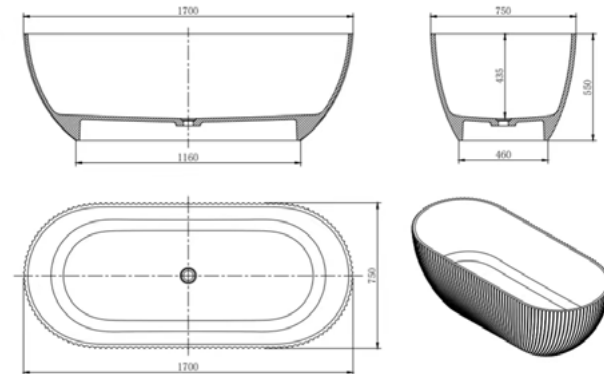

synthetic organic polymer brings each bath to life making it the centre piece of any bathroom design. Each bath is bespoke, made to order by skilled craftsmen, ensuring the perfect finish.

DIMENSIONS:

H 640mm **W** 1750mm **D** 785mm

A truly unique bath providing a stunning centrepiece to any bathroom design.

DIMENSIONS:

- H** 550mm
- W** 1700mm
- D** 750mm

FL-** DESIGNER Flute Resin Bath (**specify colour when ordering)

BTypeTwo

(Shown in Wine Red)

DIMENSIONS (other sizes available below):

H 550mm **W** 1700mm **D** 850mm

BTypeThree

(Shown in Dark Brown)

FEATURES:

- Circular design
- Choice of six colours
- High light transmission
- Luxurious extra wide design