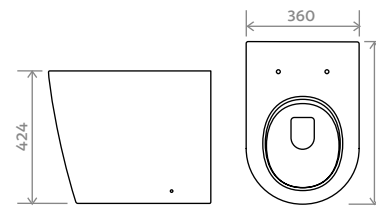

Furniture to accompany your basin

CLICK

Rimless Close Coupled

FEATURES:

- Rimless
- Comfort height
- Open back

DIMENSIONS:

H 830mm **W** 375mm **D** 665mm **PH** 425mm

- ZC1601.OB** ZINC Rimless Close Coupled WC Pan (Open Back)
- ZC1601.10** ZINC Close Coupled Cistern
- ZC1601.20** ZINC Slow Close Seat
- ZC1601.30** ZINC Slim Slow Close Seat

Rimless Flush to Wall

FEATURES:

- Rimless
- Comfort height and raised height options
- Flush to wall

DIMENSIONS:

H 830mm **W** 375mm **D** 665mm **PH** 425mm
RH 470mm

- ZC1601.CB** ZINC Rimless Close Coupled WC Pan (Flush Fit) Comfort Height
- ZC1601.CB.RH** ZINC Rimless Close Coupled WC Pan (Flush Fit) Raised Height
- ZC1601.10** ZINC Close Coupled Cistern
- ZC1601.20** ZINC Slow Close Seat

Back to Wall Rimless Pan

FEATURES:

- Rimless
- Comfort height

DIMENSIONS:

H 424mm **W** 375mm **D** 520mm

- ZC1602** ZINC Rimless Back to Wall WC Pan
- ZC1601.20** ZINC Slow Close Seat
- ZC1601.30** ZINC Slim Slow Close Seat

Rimless Wall Hung Pan

FEATURES:

- Rimless
- Includes wall mounted fixing kit

DIMENSIONS:

H 365mm **W** 360mm **D** 517mm

- ZC1603** ZINC Rimless Close Coupled WC Pan (open back)
- ZC1601.20** ZINC Slow Close Seat
- ZC1601.30** ZINC Slim Slow Close Seat