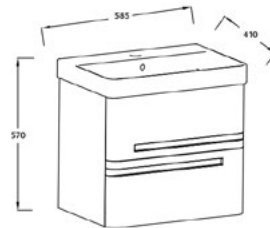

580 Wall Hung Two Drawer

FEATURES:

- Wall hung
- Two drawers

COLOURS:

- White
- Grey

DIMENSIONS:

H 570mm **W** 580mm **D** 410mm

- OS.1502.58** OSLO 580 Wash Basin One Tap Hole
- OS.2158.2.WH** OSLO 580 Wall Hung Two Drawer Unit (White)
- OS.2158.2.GR** OSLO 580 Wall Hung Two Drawer Unit (Grey)