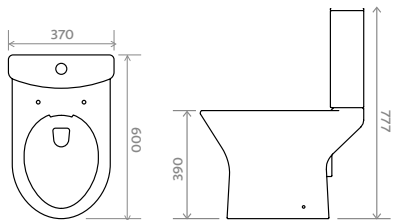

- Ceramic basin
- One tap hole
- Slim edge

DIMENSIONS:

H 165mm **W** 450mm **D** 375mm

OS.1502.45 OSLO 450 Wash Basin One Tap Hole

580 Basin One Tap Hole

FEATURES:

- Ceramic basin
- One tap hole
- Slim edge

DIMENSIONS:

H 160mm **W** 585mm **D** 410mm

OS.1503.58 OSLO 580 Wash Basin One Tap Hole

800 Basin One Tap Hole

FEATURES:

- Ceramic basin
- One tap hole
- Slim edge

DIMENSIONS:

H 160mm **W** 800mm **D** 410mm

OS.1503.80 OSLO 800 Wash Basin One Tap Hole

Close Coupled WC

FEATURES:

- Short projection
- Rimless
- Soft close seat
- Open back

DIMENSIONS:

H 777mm **W** 370mm **D** 60mm **PH** 390mm

- OS.1601.OB** OSLO Close Coupled WC Pan
- OS.1601.10** OSLO Close Coupled Cistern with WRAS Approved Fitting
- OS.1601.20** OSLO Slow Close Seat

Close Coupled Comfort Height WC

FEATURES:

- Short projection
- Rimless
- Soft close seat
- Open back
- Comfort height

DIMENSIONS:

H 857mm **W** 370mm **D** 60mm **PH** 420mm

- OS.1601.CB** OSLO Close Coupled Comfort Height WC Pan
- OS.1601.10** OSLO Close Coupled Cistern with WRAS Approved Fitting
- OS.1601.20** OSLO Slow Close Seat