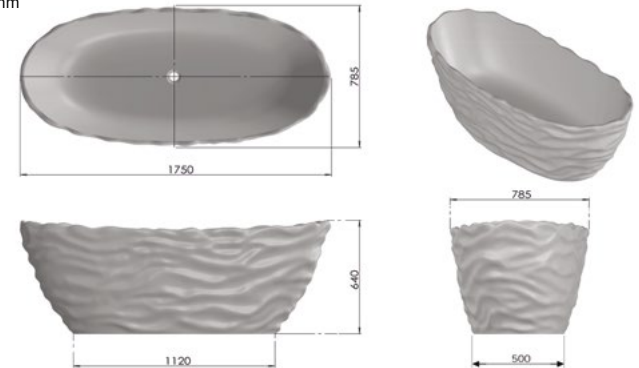

synthetic organic polymer brings each bath to life making it the centre piece of any bathroom design. Each bath is bespoke, made to order by skilled craftsmen, ensuring the perfect finish.

DIMENSIONS:

H 640mm **W** 1750mm **D** 785mm