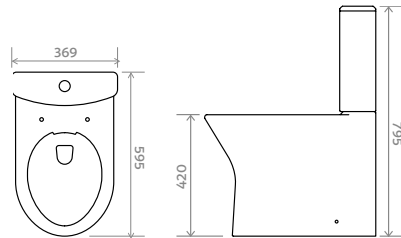

DIMENSIONS:

H 160mm **W** 585mm **D** 410mm

OS.1503.58 OSLO 580 Wash Basin One Tap Hole

800 Basin One Tap Hole

FEATURES:

- Ceramic basin
- One tap hole
- Slim edge

DIMENSIONS:

H 160mm **W** 800mm **D** 410mm

OS.1503.80 OSLO 800 Wash Basin One Tap Hole

Close Coupled WC

FEATURES:

- Short projection
- Rimless
- Soft close seat
- Open back

DIMENSIONS:

H 777mm **W** 370mm **D** 60mm **PH** 390mm

- OS.1601.OB** OSLO Close Coupled WC Pan
- OS.1601.10** OSLO Close Coupled Cistern with WRAS Approved Fitting
- OS.1601.20** OSLO Slow Close Seat

Close Coupled Comfort Height WC

FEATURES:

- Short projection
- Rimless
- Soft close seat
- Open back
- Comfort height

DIMENSIONS:

H 857mm **W** 370mm **D** 60mm **PH** 420mm

- OS.1601.CB** OSLO Close Coupled Comfort Height WC Pan
- OS.1601.10** OSLO Close Coupled Cistern with WRAS Approved Fitting
- OS.1601.20** OSLO Slow Close Seat

Back to Wall Rimless Pan

FEATURES:

- Rimless
- Highest grade ceramic
- Comfort height
- Soft close seat

DIMENSIONS:

H 420mm **W** 360mm **D** 525mm **PH** 420mm

- OS.1603** ZEN Rimless Back To Wall WC Pan
- OS.1601.20** OSLO Slow Close Seat