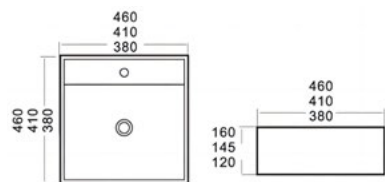

DIMENSIONS:

H 160mm **W** 460mm **D** 460mm

ZC1504.46 ZINC Wall or counter mounted single tap hole washbasin. 460×460×160mm