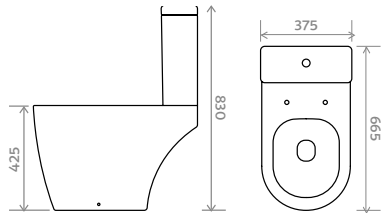

H 120mm **W** 600mm **D** 600mm

ZC1502.RE.60 ZINC 600 Rectangle Vessel Basin

610 Vanity Basin for Furniture

FEATURES:

- High quality ceramic basin
- One tap hole
- 610mm

DIMENSIONS:

H 155mm **W** 608mm **D** 460mm

ZC1503.RE.61 ZINC 610 Basin One Tap Hole

810 Basin Vanity Basin for Furniture

FEATURES:

- High quality ceramic basin
- One tap hole
- 810mm

DIMENSIONS:

H 155mm **W** 808mm **D** 460mm

ZC1503.RE.81 ZINC 810 Basin One Tap Hole

Furniture to accompany your basin

CLICK

Rimless Close Coupled

FEATURES:

- Rimless
- Comfort height
- Open back

DIMENSIONS:

H 830mm **W** 375mm **D** 665mm **PH** 425mm

- ZC1601.OB** ZINC Rimless Close Coupled WC Pan (Open Back)
- ZC1601.10** ZINC Close Coupled Cistern
- ZC1601.20** ZINC Slow Close Seat
- ZC1601.30** ZINC Slim Slow Close Seat

Rimless Flush to Wall

FEATURES:

- Rimless
- Comfort height and raised height options
- Flush to wall

DIMENSIONS:

H 830mm **W** 375mm **D** 665mm **PH** 425mm
RH 470mm

- ZC1601.CB** ZINC Rimless Close Coupled WC Pan (Flush Fit) Comfort Height
- ZC1601.CB.RH** ZINC Rimless Close Coupled WC Pan (Flush Fit) Raised Height
- ZC1601.10** ZINC Close Coupled Cistern
- ZC1601.20** ZINC Slow Close Seat