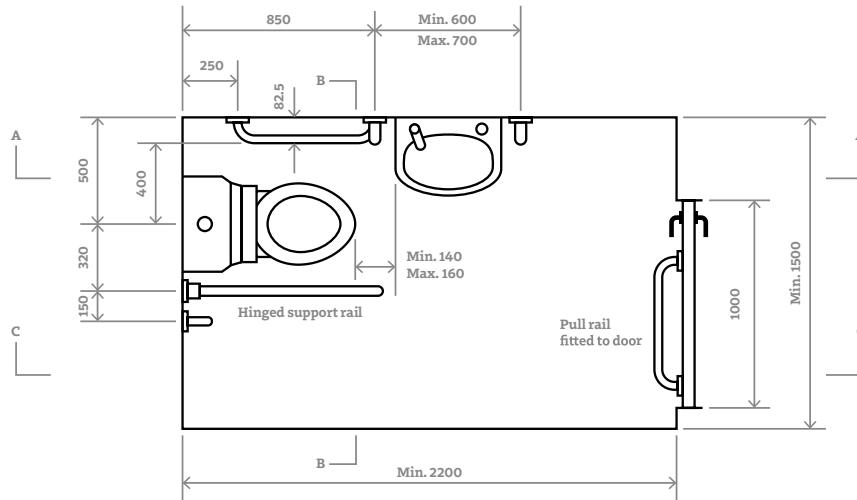

Doc M Rimless Low Level Set with Push Button

FEATURES:

- Raised height rimless low level WC pan
- Push button operated low level cistern and fittings
- Ring seat
- Colour coded back rest
- Basin two tap hole with stopper
- Basin waste
- Bottle trap
- Swing arm
- Set of 5 grab rails
- WRAS approved sequential mixer
- Instruction booklet
- Back rest

PLAN OF TYPICAL INSTALLATION: