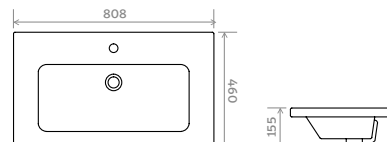

H 120mm **W** 600mm **D** 600mm

ZC1502.RE.60 ZINC 600 Rectangle Vessel Basin

610 Vanity Basin for Furniture

FEATURES:

- High quality ceramic basin
- One tap hole
- 610mm

DIMENSIONS:

H 155mm **W** 608mm **D** 460mm

ZC1503.RE.61 ZINC 610 Basin One Tap Hole

810 Basin Vanity Basin for Furniture

FEATURES:

- High quality ceramic basin
- One tap hole
- 810mm

DIMENSIONS:

H 155mm **W** 808mm **D** 460mm

ZC1503.RE.81 ZINC 810 Basin One Tap Hole

Furniture to accompany your basin

CLICK

Rimless Close Coupled

FEATURES:

- Rimless
- Comfort height
- Open back

DIMENSIONS:

H 830mm **W** 375mm **D** 665mm **PH** 425mm

- ZC1601.OB** ZINC Rimless Close Coupled WC Pan (Open Back)
- ZC1601.10** ZINC Close Coupled Cistern
- ZC1601.20** ZINC Slow Close Seat
- ZC1601.30** ZINC Slim Slow Close Seat

Rimless Flush to Wall

FEATURES:

- Rimless
- Comfort height and raised height options
- Flush to wall

DIMENSIONS:

H 830mm **W** 375mm **D** 665mm **PH** 425mm
RH 470mm

- ZC1601.CB** ZINC Rimless Close Coupled WC Pan (Flush Fit) Comfort Height
- ZC1601.CB.RH** ZINC Rimless Close Coupled WC Pan (Flush Fit) Raised Height
- ZC1601.10** ZINC Close Coupled Cistern
- ZC1601.20** ZINC Slow Close Seat