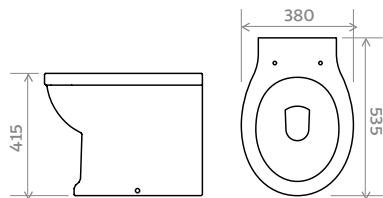

FEATURES:

- High quality ceramic
- Traditional styling
- Open back pan

DIMENSIONS:

H 790mm **W** 575mm **D** 725mm **PH** 415mm

- CL.1601.OB** CHURCHILL Close Coupled WC Pan
- CL.1601.10.CC** CHURCHILL Close Coupled Lever Cistern with WRAS Approved Fitting
- CL.1601.20.**** CHURCHILL Slow Close Seat (see seats on next page for colours)

Back to Wall WC Pan

FEATURES:

- High quality ceramic
- Back to wall pan
- Traditional styling
- 415mm height

DIMENSIONS:

H 415mm **W** 380mm **D** 535mm **PH** 415mm

CL.1602 CHURCHILL Back to Wall WC Pan

Slow Close Seat