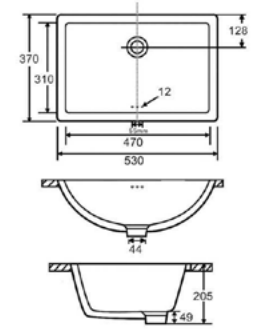

DIMENSIONS (other sizes available below):

H 550mm **W** 1700mm **D** 850mm

BTypeThree

(Shown in Dark Brown)

FEATURES:

- Circular design
- Choice of six colours
- High light transmission
- Luxurious extra wide design

DIMENSIONS:

H 130mm **W** 500mm **D** 420mm

ZC.1504.50 ZINC Wall or counter mounted single tap hole washbasin. 500×420×130mm

600 Wall or Counter Basin

FEATURES:

- Single tap hole.
- Can be wall or counter mounted.

DIMENSIONS:

H 130mm **W** 600mm **D** 420mm

ZC.1504.60 ZINC Wall or counter mounted single tap hole washbasin. 600×420×130mm

530 Undermount Basin

FEATURES:

- High quality glaze
- With overflow

DIMENSIONS:

H 205mm
W 530mm
D 370mm

ZC.1505.53 ZINC Rectangular Undermount washbasin c/w overflow. 530×370×205mm

540 Semi Recessed Basin

FEATURES:

- Semi recessed ceramic basin
- One tap hole
- Tap not included

DIMENSIONS:

H 195mm **W** 540mm **D** 490mm