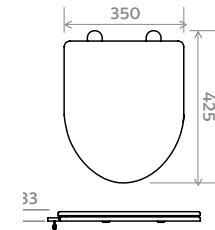

DIMENSIONS:

H 160mm **W** 585mm **D** 410mm

OS.1503.58 OSLO 580 Wash Basin One Tap Hole

800 Basin One Tap Hole

FEATURES:

- Ceramic basin
- One tap hole
- Slim edge

DIMENSIONS:

H 160mm **W** 800mm **D** 410mm

Close Coupled Comfort Height WC

FEATURES:

- Short projection
- Rimless
- Soft close seat
- Open back
- Comfort height

DIMENSIONS:

H 857mm **W** 370mm **D** 60mm **PH** 420mm

- OS.1601.CB** OSLO Close Coupled Comfort Height WC Pan
- OS.1601.10** OSLO Close Coupled Cistern with WRAS Approved Fitting
- OS.1601.20** OSLO Slow Close Seat

Back to Wall Rimless Pan

FEATURES:

- Rimless
- Highest grade ceramic
- Comfort height
- Soft close seat

DIMENSIONS:

H 420mm **W** 360mm **D** 525mm **PH** 420mm

- OS.1603** ZEN Rimless Back To Wall WC Pan
- OS.1601.20** OSLO Slow Close Seat

Slow Close Seat

FEATURES:

- High quality thermoset material
- Slow close
- Quick release

DIMENSIONS:

H 45mm **W** 368mm **D** 425mm **PH** 365mm

- OS.1601.20** OSLO Slow Close Seat

450 Wall Hung Two Drawer

FEATURES: