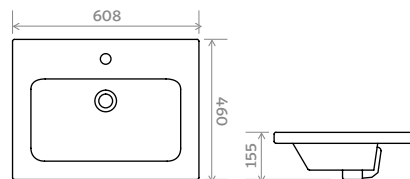

DIMENSIONS (other sizes available below):

H 550mm **W** 1700mm **D** 850mm

BTypeThree

(Shown in Dark Brown)

FEATURES:

- Circular design
- Choice of six colours
- High light transmission
- Luxurious extra wide design

- Ceramic vessel basin
- Tap not included

DIMENSIONS:

H 120mm **W** 540mm **D** 360mm

ZC.1502.O.54 ZINC 540 Oval Vessel Basin

600 Rectangle Vessel Basin

FEATURES:

- Ceramic vessel basin
- Tap not included

DIMENSIONS:

H 120mm **W** 600mm **D** 600mm

ZC1502.RE.60 ZINC 600 Rectangle Vessel Basin

610 Vanity Basin for Furniture

FEATURES:

- High quality ceramic basin
- One tap hole
- 610mm

DIMENSIONS:

H 155mm **W** 608mm **D** 460mm

ZC1503.RE.61 ZINC 610 Basin One Tap Hole

810 Basin Vanity Basin for Furniture

FEATURES:

- High quality ceramic basin
- One tap hole
- 810mm

DIMENSIONS:

H 155mm **W** 808mm **D** 460mm

ZC1503.RE.81 ZINC 810 Basin One Tap Hole