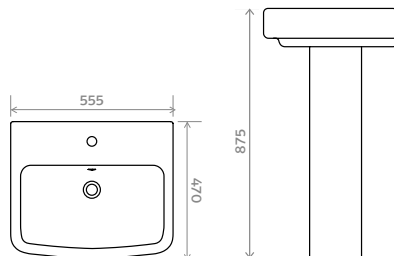

- Highest quality ceramic
- Matching pedestal
- One tap hole

DIMENSIONS:

H 465mm **W** 555mm **D** 470mm

ZN.1501.TH ZEN 550 Wash Basin One Tap Hole
ZN.1500.SPD ZEN Semi Pedestal

550 Wash Basin Pedestal

FEATURES:

- Highest quality ceramic
- Matching pedestal
- One tap hole

DIMENSIONS:

H 465mm **W** 555mm **D** 470mm

ZN.1501.TH ZEN 550 Wash Basin One Tap Hole
ZN.1500.FPD ZEN Pedestal

LED Mirror

FEATURES:

- 600mm x 800mm
- 2 colour touch sensor
- Dimister
- LP 44

DIMENSIONS:

H 800mm **W** 600mm **D** 55mm

ZN.9060 ZEN Led Mirror with Demister

LED Mirror Cabinet

FEATURES:

- 800mm x 700mm
- Dimister
- Shaver
- LP 44

DIMENSIONS:

H 365mm **W** 360mm **D** 517mm