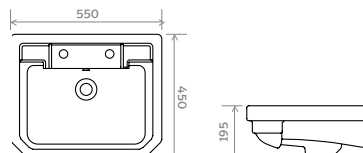

FEATURES:

- Traditional styling
- Semi recessed for furniture
- High quality ceramic
- One and two tap hole variants available

DIMENSIONS:

H 160mm **W** 585mm **D** 410mm

- CL.1503.55.1** CHURCHILL Semi Recessed Basin One Tap Hole
- CL.1503.55.2** CHURCHILL Semi Recessed Basin Two Tap Holes