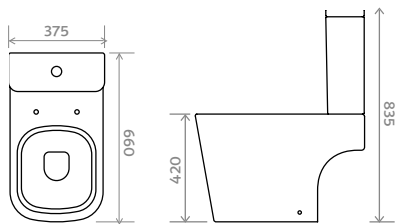

- Highest quality ceramic
- Matching pedestal
- One tap hole

DIMENSIONS:

H 465mm **W** 555mm **D** 470mm

ZN.1501.TH ZEN 550 Wash Basin One Tap Hole
ZN.1500.SPD ZEN Semi Pedestal

550 Wash Basin Pedestal

FEATURES:

- Highest quality ceramic
- Matching pedestal
- One tap hole

DIMENSIONS:

H 465mm **W** 555mm **D** 470mm

ZN.1501.TH ZEN 550 Wash Basin One Tap Hole
ZN.1500.FPD ZEN Pedestal

LED Mirror

FEATURES:

- 600mm x 800mm
- 2 colour touch sensor
- Dimister
- LP 44

DIMENSIONS:

H 800mm **W** 600mm **D** 55mm

ZN.9060 ZEN Led Mirror with Demister

LED Mirror Cabinet

FEATURES:

- 800mm x 700mm
- Dimister
- Shaver
- LP 44

DIMENSIONS:

H 365mm **W** 360mm **D** 517mm

ZN.9080 ZEN Led Mirror Cabinet with Demister

Rimless Open Back

FEATURES:

- Rimless
- Highest grade ceramic
- Dual flush
- Comfort height
- Soft close seat
- Open back full access

DIMENSIONS:

H 835mm **W** 375mm **D** 660mm **PH** 420mm