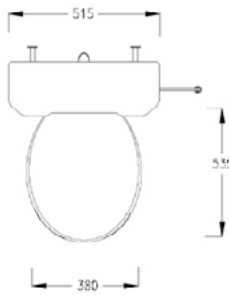

FEATURES:

- Traditional styling
- Semi recessed for furniture
- High quality ceramic
- One and two tap hole variants available

DIMENSIONS:

H 160mm **W** 585mm **D** 410mm

- CL.1503.55.1** CHURCHILL Semi Recessed Basin One Tap Hole
- CL.1503.55.2** CHURCHILL Semi Recessed Basin Two Tap Holes

800 Basin One Tap Hole

FEATURES:

- Traditional styling
- High quality finish
- Chrome plated

Alternative finishes available on request.

DIMENSIONS:

H 700mm **W** 400mm **D** 464mm

- CL.1500.STD-CP** CHURCHILL 400 Chrome Washstand

High Level WC Set

Alternative finishes available on request.

FEATURES:

- High level cistern
- High quality ceramic
- Decorative supports
- Down-pipe and chain flush
- Traditional styling

DIMENSIONS:

H 2450mm **W** 515mm **D** 535mm **PH** 415mm

Low Level WC Set

Alternative finishes available on request.

FEATURES:

- Low level cistern
- High quality ceramic
- Traditional styling
- Chrome plated down pipe

DIMENSIONS:

H 1210mm **W** 515mm **D** 535mm **PH** 415mm