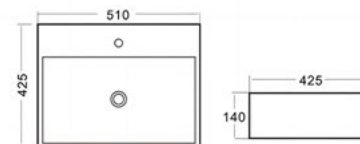

DIMENSIONS (other sizes available below):

H 550mm **W** 1700mm **D** 850mm

BTypeThree

(Shown in Dark Brown)

FEATURES:

- Circular design
- Choice of six colours
- High light transmission
- Luxurious extra wide design

DIMENSIONS:

H 120mm **W** 400mm **D** 400mm

ST12/** DESIGNER Resin Basin 400×400×120mm
 (** specify colour when ordering)

STypeTwo

Shown in Red

FEATURES:

- Choice of six colours
- Generous bowl area
- High light transmission

DIMENSIONS:

H 120mm **W** 465mm **D** 260mm

ZC.1504.46 ZINC Wall or counter mounted single tap hole washbasin. 465×260×120mm

510 Wall or Counter Basin

FEATURES:

- Single tap hole.
- Can be wall or counter mounted.

DIMENSIONS:

H 140mm **W** 510mm **D** 425mm

ZC.1504.51 ZINC Wall or counter mounted single tap hole washbasin. 510×425×140mm

800 Wall or Counter Basin

FEATURES:

- Single tap hole.
- Can be wall or counter mounted.