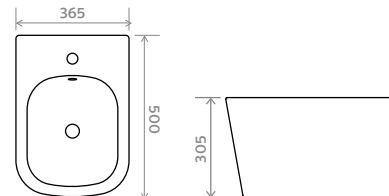

Floor Standing Bidet

FEATURES:

- Highest quality ceramic
- Matches Zen range
- Incorporates the Zen range styling

DIMENSIONS:

H 425mm **W** 360mm **D** 525mm

ZN.1702 ZEN Bidet

Wall Hung Bidet

FEATURES:

- Highest quality ceramic
- Matches Zen range
- Incorporates the Zen range styling

DIMENSIONS:

H 305mm **W** 365mm **D** 500mm

ZN.1703 ZEN Hung Bidet

Slow Close Seat

FEATURES:

- Soft close mechanism
- Quick release
- High quality thermoset material
- 2 year warranty