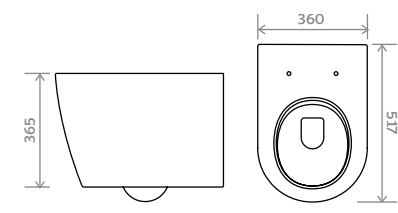

Back to Wall Rimless Pan

FEATURES:

- Rimless
- Comfort height

DIMENSIONS:

H 424mm **W** 375mm **D** 520mm

- ZC1602** ZINC Rimless Back to Wall WC Pan
- ZC1601.20** ZINC Slow Close Seat
- ZC1601.30** ZINC Slim Slow Close Seat

Rimless Wall Hung Pan

FEATURES:

- Rimless
- Includes wall mounted fixing kit

DIMENSIONS:

H 365mm **W** 360mm **D** 517mm

- ZC1603** ZINC Rimless Close Coupled WC Pan (open back)
- ZC1601.20** ZINC Slow Close Seat
- ZC1601.30** ZINC Slim Slow Close Seat

Floor Standing Bidet

FEATURES:

- Back to wall
- Floor standing
- Comfort height
- Incorporates the Zinc styling

DIMENSIONS:

H 425mm **W** 365mm **D** 520mm

ZC1702 ZINC Bidet

Wall Hung Bidet

FEATURES:

- Wall hung
- Incorporates the Zinc styling

DIMENSIONS:

H 295mm **W** 360mm **D** 520mm

ZC1703 ZINC Hung Bidet

Slow Close Seat

FEATURES:

- Heavy duty
- Slow close
- Top fixing

DIMENSIONS: