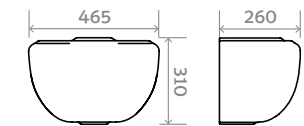

14 LITRE TANK:

H 310mm **W** 465mm **D** 260mm