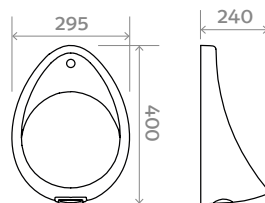

DIMENSIONS:

H 750mm **W** 510mm **D** 395mm

CTY.51.CS.MB CITYLINE 510 Cleaner Sink with Back

510 Cleaner Sink High Back

FEATURES:

- High quality ceramic
- Stainless steel grill
- Leg and bracket set
- Pair bib taps in chrome
- 1 1/2" Plastic bottle trap

DIMENSIONS:

H 160mm **W** 585mm **D** 410mm

CTY.51.CS.HB CITYLINE 510 Cleaner Sink with High Back

Urinal Exposed Bowl 400 Pack

FEATURES:

- All in one box comprising:
- Urinal bowls
- Spreaders
- Sparge pipe set and clips
- Wastes
- Urinal tank
- Autosyphon

DIMENSIONS:

H 400mm **W** 295mm **D** 240mm

14 LITRE TANK:

H 310mm **W** 465mm **D** 260mm

4.5 LITRE TANK:

H 257mm **W** 315mm **D** 236mm

- CTY.400.U1** CITYLINE Urinal Exposed 1 Bowl 400 Pack
- CTY.400.U2** CITYLINE Urinal Exposed 2 Bowl 400 Pack
- CTY.400.U3** CITYLINE Urinal Exposed 3 Bowl 400 Pack
- CTY.400.U4** CITYLINE Urinal Exposed 4 Bowl 400 Pack