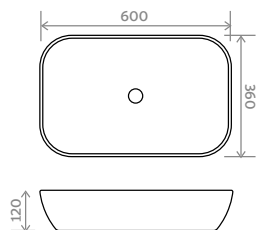

DIMENSIONS (other sizes available below):

H 550mm **W** 1700mm **D** 850mm

BTypeThree

(Shown in Dark Brown)

FEATURES:

- Circular design
- Choice of six colours
- High light transmission
- Luxurious extra wide design

395 Round Vessel Basin

FEATURES:

- Ceramic vessel basin
- Tap not included

DIMENSIONS:

H 120mm **D** 380mm

ZC1502.R.38 ZINC 395 Round Vessel Basin

540 Oval Vessel Basin

FEATURES:

- Ceramic vessel basin
- Tap not included

DIMENSIONS:

H 120mm **W** 540mm **D** 360mm

ZC.1502.O.54 ZINC 540 Oval Vessel Basin

600 Rectangle Vessel Basin

FEATURES:

- Ceramic vessel basin
- Tap not included

DIMENSIONS:

H 120mm **W** 600mm **D** 600mm

ZC1502.RE.60 ZINC 600 Rectangle Vessel Basin

610 Vanity Basin for Furniture

FEATURES:

- High quality ceramic basin
- One tap hole
- 610mm

DIMENSIONS:

H 155mm **W** 608mm **D** 460mm