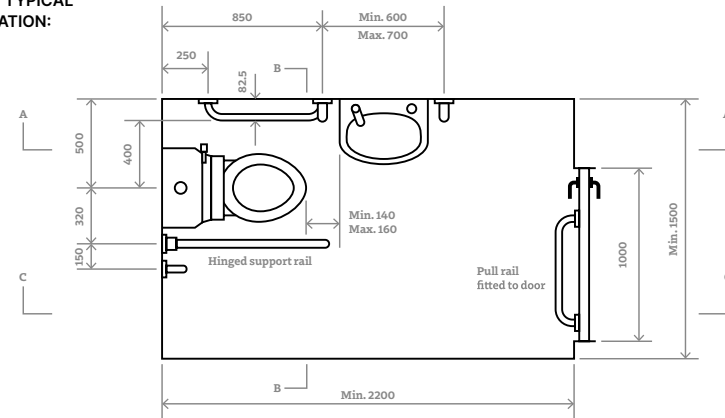

PLAN OF TYPICAL INSTALLATION:

- **CTY.DM.P3.WH** CITYLINE Doc M Rimless Low Level with WRAS Approval Lever Handle Fitting (White Rails & Seat)
- **CTY.DM.P3.BL** CITYLINE Doc M Rimless Low Level with WRAS Approval Lever Handle Fitting (Blue Rail & Seat)
- **CTY.DM.P3.GR** CITYLINE Doc M Rimless Low Level with WRAS Approval Lever Handle Fitting (Grey Rail & Seat)
- **CTY.DM.P3.SS** CITYLINE Doc M Rimless Low Level with WRAS Approval Lever Handle Fitting (Stainless Steel Rail & White seat)