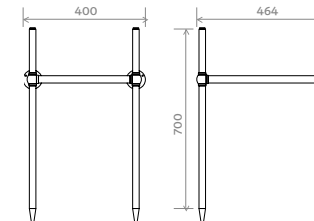

FEATURES:

- Traditional styling
- Semi recessed for furniture
- High quality ceramic
- One and two tap hole variants available

DIMENSIONS:

H 160mm **W** 585mm **D** 410mm

- CL.1503.55.1** CHURCHILL Semi Recessed Basin One Tap Hole
- CL.1503.55.2** CHURCHILL Semi Recessed Basin Two Tap Holes

800 Basin One Tap Hole

FEATURES:

- Traditional styling
- High quality finish
- Chrome plated

Alternative finishes available on request.

DIMENSIONS:

H 700mm **W** 400mm **D** 464mm

- CL.1500.STD-CP** CHURCHILL 400 Chrome Washstand

High Level WC Set

Alternative finishes available on request.

FEATURES:

- High level cistern
- High quality ceramic
- Decorative supports
- Down-pipe and chain flush
- Traditional styling

DIMENSIONS:

H 2450mm **W** 515mm **D** 535mm **PH** 415mm