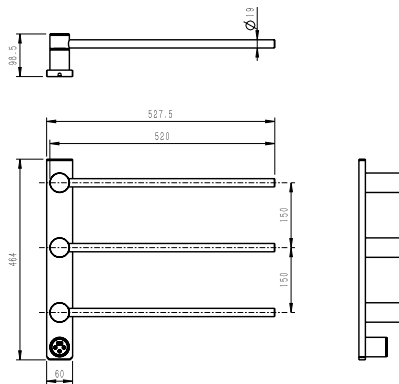

DIMENSIONS:

- H** 464mm
- W** 527.5mm
- D** 98.5mm

- HS-T2/3-BC** 3 Bar Dry Element Heated Towel Rail (Brushed Chrome)
- HS-T2/3-CP** 3 Bar Dry Element Heated Towel Rail (Polished Chrome)
- HS-T2/3-BL** 3 Bar Dry Element Heated Towel Rail (Black)
- HS-T2/3-BB** 3 Bar Dry Element Heated Towel Rail (Brushed Brass)
- HS-T2/3-GM** 3 Bar Dry Element Heated Towel Rail (Gunmetal)