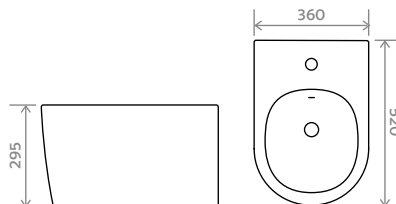

Rimless Wall Hung Pan

FEATURES:

- Rimless
- Includes wall mounted fixing kit

DIMENSIONS:

H 365mm **W** 360mm **D** 517mm

- ZC1603** ZINC Rimless Close Coupled WC Pan (open back)
- ZC1601.20** ZINC Slow Close Seat
- ZC1601.30** ZINC Slim Slow Close Seat

Floor Standing Bidet

FEATURES:

- Back to wall
- Floor standing
- Comfort height
- Incorporates the Zinc styling

DIMENSIONS:

H 425mm **W** 365mm **D** 520mm

ZC1702 ZINC Bidet

Wall Hung Bidet

FEATURES:

- Wall hung
- Incorporates the Zinc styling

DIMENSIONS:

H 295mm **W** 360mm **D** 520mm

ZC1703 ZINC Hung Bidet

Slow Close Seat

FEATURES:

- Heavy duty
- Slow close
- Top fixing

DIMENSIONS: