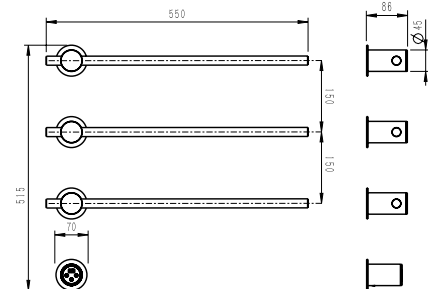

DIMENSIONS:

- H** 515mm
- W** 550mm
- D** 86mm

- HS-T1/3-BC** 3 Bar Dry Element Heated Towel Rail (Brushed Chrome)
- HS-T1/3-CP** 3 Bar Dry Element Heated Towel Rail (Polished Chrome)
- HS-T1/3-BL** 3 Bar Dry Element Heated Towel Rail (Black)
- HS-T1/3-BB** 3 Bar Dry Element Heated Towel Rail (Brushed Brass)
- HS-T1/3-GM** 3 Bar Dry Element Heated Towel Rail (Gunmetal)