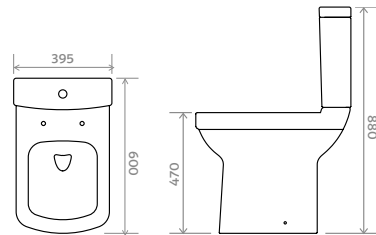

DIMENSIONS:

H 800mm **W** 395mm **D** 600mm **PH** 390mm

- MN.1601.OB** MILTON Close Coupled WC Pan
- MN1601.10** MILTON Close Coupled Cistern with WRAS Approved Fitting
- MN.1601.20** MILTON Slow Close Seat with One Push Button

Close Coupled Raised Height WC

FEATURES:

- Short projection
- Soft close quick release seat
- Full access open back
- Modern square look
- Dual flush
- Raised height

DIMENSIONS:

H 880mm **W** 395mm **D** 600mm **PH** 470mm