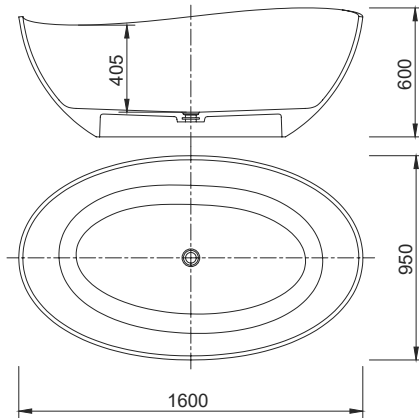

DIMENSIONS (other sizes available below):

H 550mm **W** 1700mm **D** 850mm

BTypeThree

(Shown in Dark Brown)

FEATURES:

- Circular design
- Choice of six colours
- High light transmission
- Luxurious extra wide design

DIMENSIONS (other sizes available below):

H 550mm **W** 1750mm **D** 750mm

BTypeFive

(Shown in Black Grey)

FEATURES:

- Single ended slipper style
- Choice of two sizes
- Choice of six colours
- High light transmission

H 680mm **W** 1700mm **D** 800mm

BTypeSix

(Shown in Apricot Yellow)

FEATURES:

- Single ended
- Choice of six colours
- High light transmission
- Luxurious extra wide design

COLOURS:

- Sea Blue ● Green
- Wine Red ● Black Grey
- Dark Brown ● Apricot Yellow

DIMENSIONS:

H 600mm **W** 1600mm **D** 950mm

BT6/** DESIGNER Free Standing Resin Bath (**specify colour when ordering)

BTypeSeven

(Shown in Dark Brown)

FEATURES:

- Double ended
- Choiced of four sizes
- Choice of six colours
- High light transmission