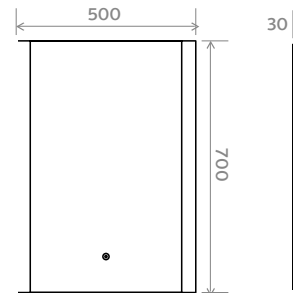

LED Mirror

FEATURES:

- 500mm x 700mm
- Dimister
- 2 colour touch sensor
- LP 44

DIMENSIONS:

H 700mm **W** 500mm **D** 40mm

OS.9050.M OSLO LED Mirror with Demister

LED Mirror Cabinet

FEATURES:

- 500mm x 700mm
- Dimister
- Shaver socket
- LP 44

DIMENSIONS:

H 700mm **W** 500mm **D** 135mm

OS.9050.C OSLO LED Mirror Cabinet with Demister and Shaver

Milton

BASINS

CLICK 

TOILETS