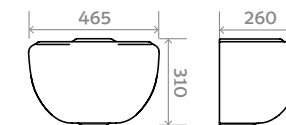

14 LITRE TANK:

H 310mm **W** 465mm **D** 260mm