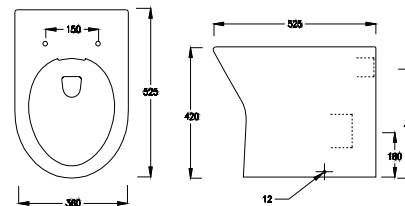

Close Coupled Comfort Height WC

FEATURES:

- Short projection
- Rimless
- Soft close seat
- Open back
- Comfort height

DIMENSIONS:

H 857mm **W** 370mm **D** 60mm **PH** 420mm

- OS.1601.CB** OSLO Close Coupled Comfort Height WC Pan
- OS.1601.10** OSLO Close Coupled Cistern with WRAS Approved Fitting
- OS.1601.20** OSLO Slow Close Seat

Back to Wall Rimless Pan

FEATURES:

- Rimless
- Highest grade ceramic
- Comfort height
- Soft close seat

DIMENSIONS:

H 420mm **W** 360mm **D** 525mm **PH** 420mm

- OS.1603** ZEN Rimless Back To Wall WC Pan
- OS.1601.20** OSLO Slow Close Seat