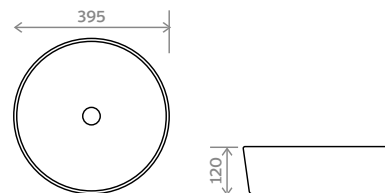

ZC1501.54 ZINC 540 Semi Recessed Basin
One Tap Hole

380 Square Vessel Basin

FEATURES:

- Ceramic vessel basin
- Tap not included

DIMENSIONS:

H 120mm **W** 380mm **D** 380mm

ZC1502.SQ.38 ZINC 380 Square Vessel Basin

395 Round Vessel Basin

FEATURES:

- Ceramic vessel basin
- Tap not included

DIMENSIONS:

H 120mm **D** 380mm

ZC1502.R.38 ZINC 395 Round Vessel Basin

540 Oval Vessel Basin

FEATURES:

- Ceramic vessel basin
- Tap not included

DIMENSIONS:

H 120mm **W** 540mm **D** 360mm

ZC.1502.O.54 ZINC 540 Oval Vessel Basin

600 Rectangle Vessel Basin

FEATURES:

- Ceramic vessel basin
- Tap not included

DIMENSIONS: