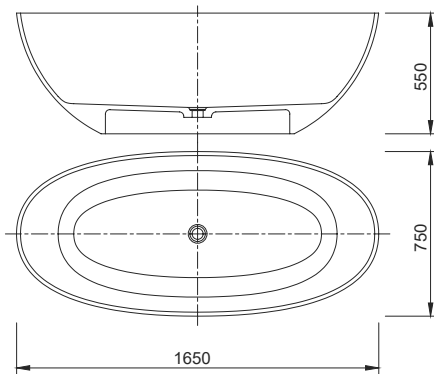

DIMENSIONS (other sizes available below):

H 550mm **W** 1700mm **D** 850mm

BTypeThree

(Shown in Dark Brown)

FEATURES:

- Circular design
- Choice of six colours
- High light transmission
- Luxurious extra wide design

DIMENSIONS:

H 600mm **W** 1600mm **D** 950mm

BT6/** DESIGNER Free Standing Resin Bath (**specify colour when ordering)

BTypeSeven

(Shown in Dark Brown)

FEATURES:

- Double ended
- Choiced of four sizes
- Choice of six colours
- High light transmission

COLOURS:

- Sea Blue ● Green
- Wine Red ● Black Grey
- Dark Brown ● Apricot Yellow

DIMENSIONS (other sizes available below):

H 560mm **W** 1650mm **D** 750mm

- BT7A/**** DESIGNER BATH 1500×750×540mm
- BT7B/**** DESIGNER BATH 1600×750×550mm
- BT7C/**** DESIGNER BATH 1650×750×550mm
- BT7D/**** DESIGNER BATH 1700×780×550mm
 (**specify colour when ordering)

DIMENSIONS (other sizes available below):

H 550mm **W** 1650mm **D** 750mm

STypeFive

Shown in Black Grey

FEATURES:

- Choice of six colours
- Generous bowl area
- High light transmission

COLOURS:

- Sea Blue
- Wine Red
- Dark Brown
- Green
- Black Grey
- Apricot Yellow