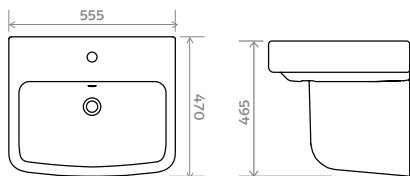

- Highest quality ceramic
- Matching pedestal
- One tap hole

DIMENSIONS:

H 465mm **W** 555mm **D** 470mm

ZN.1501.TH ZEN 550 Wash Basin One Tap Hole
ZN.1500.SPD ZEN Semi Pedestal

550 Wash Basin Pedestal

FEATURES:

- Highest quality ceramic
- Matching pedestal
- One tap hole

DIMENSIONS:

H 465mm **W** 555mm **D** 470mm

ZN.1501.TH ZEN 550 Wash Basin One Tap Hole
ZN.1500.FPD ZEN Pedestal

LED Mirror

FEATURES:

- 600mm x 800mm
- 2 colour touch sensor
- Dimister
- LP 44