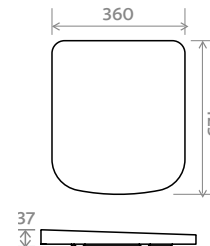

Floor Standing Bidet

FEATURES:

- Highest quality ceramic
- Matches Zen range
- Incorporates the Zen range styling

DIMENSIONS:

H 425mm **W** 360mm **D** 525mm

ZN.1702 ZEN Bidet

Wall Hung Bidet

FEATURES:

- Highest quality ceramic
- Matches Zen range
- Incorporates the Zen range styling

DIMENSIONS:

H 305mm **W** 365mm **D** 500mm

ZN.1703 ZEN Hung Bidet

Slow Close Seat

FEATURES:

- Soft close mechanism
- Quick release
- High quality thermoset material
- 2 year warranty

DIMENSIONS:

H 37mm **W** 360mm **D** 423mm

ZN.1601.20 ZEN Slow Close Seat

BACK

Oslo

BASINS

CLICK

TOILETS