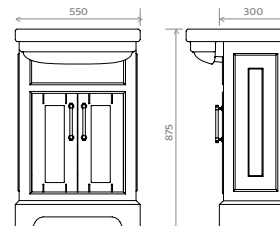

DIMENSIONS:

H 875mm
W 550mm
D 300mm

H 825mm
W 500mm
D 290mm

- CL.2255.2DR.WH** CHURCHILL 550 Floor Standing Two Door Unit (White)
- CL.2255.2DR.LG** CHURCHILL 550 Floor Standing Two Door Unit (Light Grey)
- CL.2255.2DR.DG** CHURCHILL 550 Floor Standing Two Door Unit (Dark Grey)
- CL.2250.WC.WH** CHURCHILL 550 Back to Wall Unit (White)
- CL.2250.WC.LG** CHURCHILL 550 Back to Wall Unit (Light Grey)
- CL.2250.WC.DG** CHURCHILL 550 Back to Wall Unit (Dark Grey)