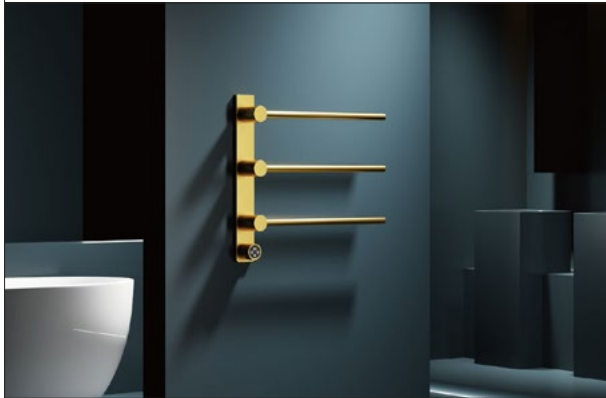

T2 Dry Element Heating Rail (3 Bars)

FEATURES:

- Dry element heated towel bar. 45-60 Degrees.
- Controller with digital display, on/off, timer and temperature functions.
- Rated - IPX4
- Base material - SUS304 grade stainless steel.
- Power. 35W. 220V/50Hz
- 10yr guarantee.