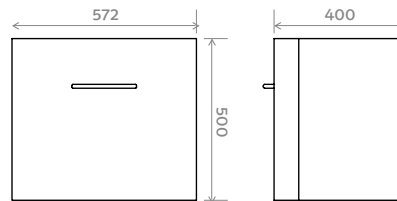

580 Waterproof Wall Hung One Drawer Unit

FEATURES:

- 100% waterproof
- One drawer
- Two ceramic basin options

COLOURS:

- White
- Dark Grey

DIMENSIONS:

H 500mm **W** 572mm **D** 400mm

- MN.1502.58** MILTON 580 Wash Basin One Tap Hole
- MN.2158.1.WH** MILTON 580 Waterproof Unit Wall Hung One Drawer (White)
- MN.2158.1.DG** MILTON 580 Waterproof Unit Wall Hung One Drawer (Dark Grey)