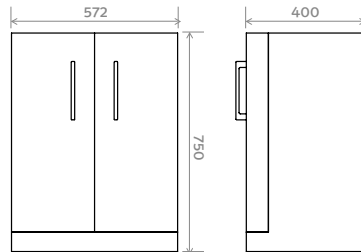

DIMENSIONS:

H 570mm **W** 580mm **D** 410mm

- **MN.1502.58** MILTON 580 Wash Basin One Tap Hole
- **MN.2258.2DR.5.WH** MILTON 580 Waterproof Floor Standing Two Door Unit (White)
- **MN.2258.2DR.5.DG** MILTON 580 Waterproof Floor Standing Two Door Unit (Dark Grey)