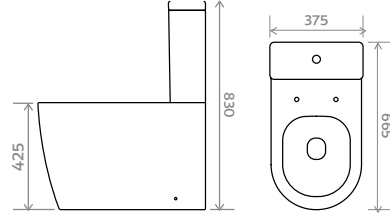

H 120mm **W** 600mm **D** 600mm

ZC1502.RE.60 ZINC 600 Rectangle Vessel Basin

610 Vanity Basin for Furniture

FEATURES:

- High quality ceramic basin
- One tap hole
- 610mm

DIMENSIONS:

H 155mm **W** 608mm **D** 460mm

Furniture to accompany your basin

CLICK

Rimless Close Coupled

FEATURES:

- Rimless
- Comfort height
- Open back

DIMENSIONS:

H 830mm **W** 375mm **D** 665mm **PH** 425mm

- ZC1601.OB** ZINC Rimless Close Coupled WC Pan (Open Back)
- ZC1601.10** ZINC Close Coupled Cistern
- ZC1601.20** ZINC Slow Close Seat
- ZC1601.30** ZINC Slim Slow Close Seat

Rimless Flush to Wall

FEATURES:

- Rimless
- Comfort height and raised height options
- Flush to wall

DIMENSIONS:

H 830mm **W** 375mm **D** 665mm **PH** 425mm
RH 470mm

- ZC1601.CB** ZINC Rimless Close Coupled WC Pan (Flush Fit) Comfort Height
- ZC1601.CB.RH** ZINC Rimless Close Coupled WC Pan (Flush Fit) Raised Height
- ZC1601.10** ZINC Close Coupled Cistern
- ZC1601.20** ZINC Slow Close Seat

Back to Wall Rimless Pan

FEATURES:

- Rimless
- Comfort height

DIMENSIONS:

H 424mm **W** 375mm **D** 520mm

- ZC1602** ZINC Rimless Back to Wall WC Pan
- ZC1601.20** ZINC Slow Close Seat
- ZC1601.30** ZINC Slim Slow Close Seat