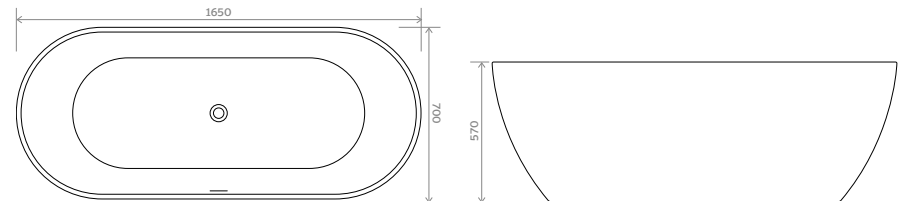

DIMENSIONS:

H 700mm **W** 1650mm **D** 570mm

ZC.1901.BK ZINC Free Standing Bath 700 (Matt Black)