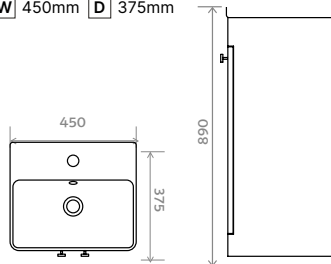

LED Mirror

FEATURES:

- 500mm x 700mm
- Dimister
- 2 colour touch sensor
- LP 44

DIMENSIONS:

H 700mm **W** 500mm **D** 40mm

OS.9050.M OSLO LED Mirror with Demister

LED Mirror Cabinet

FEATURES:

- Rimless
- Comfort height 420mm
- Short projection
- Soft close quick release seat

DIMENSIONS:

H 420mm **W** 360mm **D** 505mm **PH** 420mm

- MN.1602** MILTON 420 Rimless Back to Wall Pan
- MN.1601.20** MILTON Slow Close Seat with One Push Button

FEATURES:

- Curved edge design
- Ceramic basin options available
- Two door
- One shelf

COLOURS:

- White
- Light Grey
- Dark Grey

DIMENSIONS:

H 890mm **W** 450mm **D** 375mm

- MN.1502.45** MILTON 450 Wall Basin One Tap Hole
- MN.2245.2DR.WH** MILTON 450 Floor Standing Unit (White)
- MN.2245.2DR.LG** MILTON 450 Floor Standing Unit (Light Grey)
- MN.2245.2DR.DG** MILTON 450 Floor Standing Unit (Dark Grey)