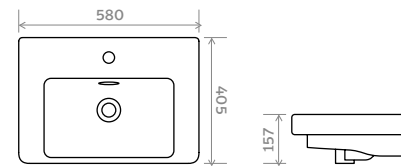

- Ceramic basin and pedestal
- One tap hole

DIMENSIONS:

H 795mm **W** 530mm **D** 425mm

MN1501.53 MILTON 530 Wash Basin One Tap Hole

MN.1500.FPD MILTON Pedestal

450 Wall Basin

FEATURES:

- Ceramic basin
- One tap hole

DIMENSIONS:

H 165mm **W** 450mm **D** 375mm

MN.1502 MILTON 450 Wall Basin One Tap Hole

580 Basin One Tap Hole

FEATURES:

- Ceramic basin
- One tap hole

DIMENSIONS:

H 157mm **W** 580mm **D** 405mm