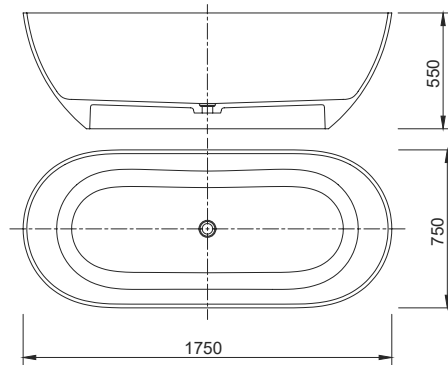

A truly unique bath providing a stunning centrepiece to any bathroom design.

DIMENSIONS:

- H** 550mm
- W** 1700mm
- D** 750mm

FL-** DESIGNER Flute Resin Bath (**specify colour when ordering)

BTypeTwo

(Shown in Wine Red)

DIMENSIONS (other sizes available below):

H 550mm **W** 1700mm **D** 850mm

BTypeThree

(Shown in Dark Brown)

FEATURES:

- Circular design
- Choice of six colours
- High light transmission
- Luxurious extra wide design

(Shown in Green)

FEATURES:

- Double ended
- Choiced of three sizes
- Choice of six colours
- High light transmission

COLOURS:

- Sea Blue ● Green
- Wine Red ● Black Grey
- Dark Brown ● Apricot Yellow

- BT4A/**** DESIGNER BATH 1500×750×550mm
 - BT4B/**** DESIGNER BATH 1700×700×550mm
 - BT4C/**** DESIGNER BATH 1750×750×550mm
- (**specify colour when ordering)

DIMENSIONS (other sizes available below):

H 550mm **W** 1750mm **D** 750mm

BTypeFive

(Shown in Black Grey)

FEATURES:

- Single ended slipper style
- Choice of two sizes
- Choice of six colours
- High light transmission