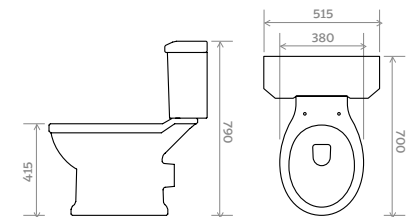

High Level WC Set

Alternative finishes available on request.

FEATURES:

- High level cistern
- High quality ceramic
- Decorative supports
- Down-pipe and chain flush
- Traditional styling

DIMENSIONS:

H 2450mm **W** 515mm **D** 535mm **PH** 415mm

Low Level WC Set

Alternative finishes available on request.

FEATURES:

- Low level cistern
- High quality ceramic
- Traditional styling
- Chrome plated down pipe

DIMENSIONS:

H 1210mm **W** 515mm **D** 535mm **PH** 415mm

FEATURES:

- High quality ceramic
- Traditional styling
- Open back pan

DIMENSIONS:

H 790mm **W** 575mm **D** 725mm **PH** 415mm

- CL.1601.OB** CHURCHILL Close Coupled WC Pan
- CL.1601.10.CC** CHURCHILL Close Coupled Lever Cistern with WRAS Approved Fitting
- CL.1601.20.**** CHURCHILL Slow Close Seat (see seats on next page for colours)