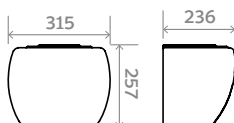

DIMENSIONS:

H 400mm **W** 295mm **D** 240mm

14 LITRE TANK:

H 310mm **W** 465mm **D** 260mm

4.5 LITRE TANK:

H 257mm **W** 315mm **D** 236mm

- CTY.400.U1** CITYLINE Urinal Exposed 1 Bowl 400 Pack
- CTY.400.U2** CITYLINE Urinal Exposed 2 Bowl 400 Pack
- CTY.400.U3** CITYLINE Urinal Exposed 3 Bowl 400 Pack
- CTY.400.U4** CITYLINE Urinal Exposed 4 Bowl 400 Pack