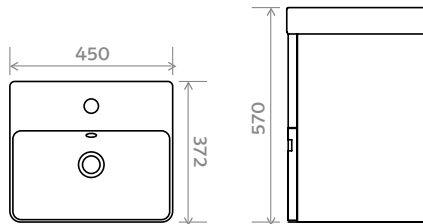

Close Coupled Comfort Height WC

FEATURES:

- Short projection
- Rimless
- Soft close seat
- Open back
- Comfort height

DIMENSIONS:

H 857mm **W** 370mm **D** 60mm **PH** 420mm

- OS.1601.CB** OSLO Close Coupled Comfort Height WC Pan
- OS.1601.10** OSLO Close Coupled Cistern with WRAS Approved Fitting
- OS.1601.20** OSLO Slow Close Seat

Back to Wall Rimless Pan

FEATURES:

- Rimless
- Highest grade ceramic
- Comfort height
- Soft close seat

DIMENSIONS:

H 420mm **W** 360mm **D** 525mm **PH** 420mm

- OS.1603** ZEN Rimless Back To Wall WC Pan
- OS.1601.20** OSLO Slow Close Seat

Slow Close Seat

FEATURES:

- High quality thermoset material
- Slow close
- Quick release

DIMENSIONS:

H 45mm **W** 368mm **D** 425mm **PH** 365mm

- OS.1601.20** OSLO Slow Close Seat

450 Wall Hung Two Drawer

FEATURES:

- Wall hung
- Two drawers

COLOURS:

- White
- Grey

DIMENSIONS:

H 570mm **W** 450mm **D** 372mm

- OS.1502.45** OSLO 450 Wash Basin One Tap Hole
- OS.2145.2.WH** OSLO 450 Wall Hung Two Drawer Unit (White)
- OS.2145.2.GR** OSLO 450 Wall Hung Two Drawer Unit (Grey)