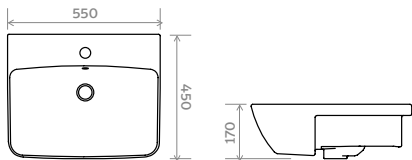

550 Semi Recessed Basin

FEATURES:

- Ceramic basin
- One tap hole
- Semi recessed

DIMENSIONS:

H 170mm **W** 550mm **D** 450mm

OS.1501.55 OSLO 550 Semi Recessed Basin One Tap Hole

450 Basin One Tap Hole

FEATURES:

- Ceramic basin
- One tap hole
- Slim edge

DIMENSIONS:

H 165mm **W** 450mm **D** 375mm

OS.1502.45 OSLO 450 Wash Basin One Tap Hole

580 Basin One Tap Hole

FEATURES:

- Ceramic basin
- One tap hole
- Slim edge