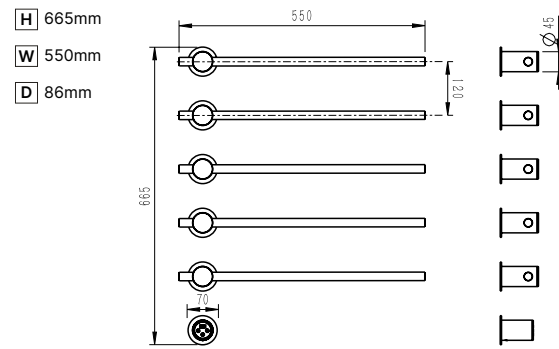

DIMENSIONS:

- **HS-T1/5-BC** 5 Bar Dry Element Heated Towel Rail (Brushed Chrome)
- **HS-T1/5-CP** 5 Bar Dry Element Heated Towel Rail (Polished Chrome)
- **HS-T1/5-BL** 5 Bar Dry Element Heated Towel Rail (Black)
- **HS-T1/5-BB** 5 Bar Dry Element Heated Towel Rail (Brushed Brass)
- **HS-T1/5-GM** 5 Bar Dry Element Heated Towel Rail (Gunmetal)