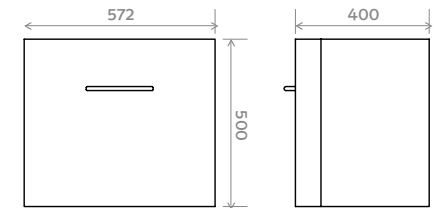

580 Wall Hung One Drawer Unit

FEATURES:

- High quality build
- Wall Hung
- One drawer
- Two ceramic basin options

COLOURS:

- White
- Black

DIMENSIONS:

H 500mm **W** 572mm **D** 400mm

- MN.1502.58** MILTON 580 Wash Basin One Tap Hole
- MN.2158.1.WH** MILTON 580 Wall Hung One Drawer Unit (White)
- MN.2158.1.DG** MILTON 580 Wall Hung One Drawer Unit (Black)