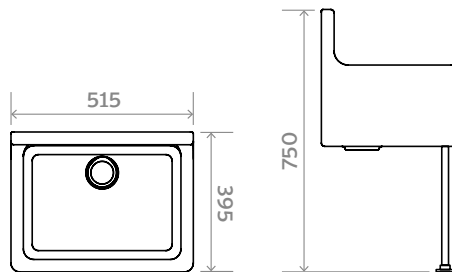

460 Cleaner Sink with Back

FEATURES:

- High quality ceramic
- Stainless steel grill
- Leg and bracket set
- Pair bib taps in chrome
- 1 1/2" Plastic bottle trap

DIMENSIONS:

H 724mm **W** 460mm **D** 395mm

DIMENSIONS:

H 750mm **W** 510mm **D** 395mm

CTY.51.CS.MB CITYLINE 510 Cleaner Sink with Back

510 Cleaner Sink High Back

FEATURES:

- High quality ceramic
- Stainless steel grill
- Leg and bracket set
- Pair bib taps in chrome
- 1 1/2" Plastic bottle trap