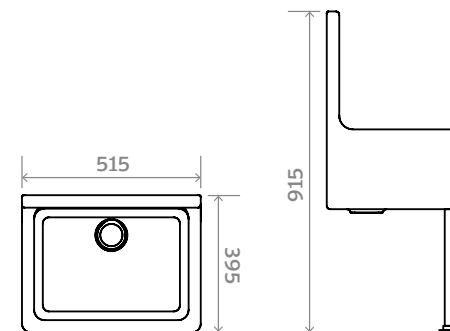

DIMENSIONS:

H 750mm **W** 510mm **D** 395mm

CTY.51.CS.MB CITYLINE 510 Cleaner Sink with Back

510 Cleaner Sink High Back

FEATURES:

- High quality ceramic
- Stainless steel grill
- Leg and bracket set
- Pair bib taps in chrome
- 1 1/2" Plastic bottle trap

DIMENSIONS:

H 160mm **W** 585mm **D** 410mm

CTY.51.CS.HB CITYLINE 510 Cleaner Sink with High Back

Urinal Exposed Bowl 400 Pack

FEATURES:

- All in one box comprising:
- Urinal bowls
- Spreaders
- Sparge pipe set and clips
- Wastes
- Urinal tank
- Autosyphon