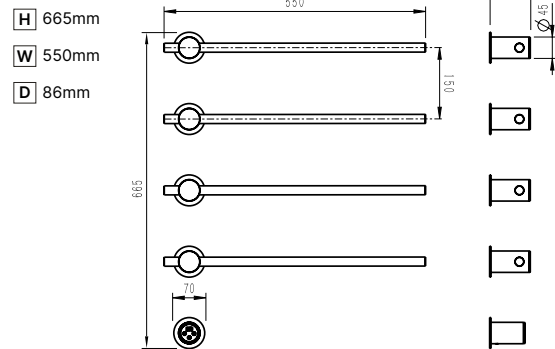

DIMENSIONS:

- **HS-T1/4-BC** 4 Bar Dry Element Heated Towel Rail (Brushed Chrome)
- **HS-T1/4-CP** 4 Bar Dry Element Heated Towel Rail (Polished Chrome)
- **HS-T1/4-BL** 4 Bar Dry Element Heated Towel Rail (Black)
- **HS-T1/4-BB** 4 Bar Dry Element Heated Towel Rail (Brushed Brass)
- **HS-T1/4-GM** 4 Bar Dry Element Heated Towel Rail (Gunmetal)