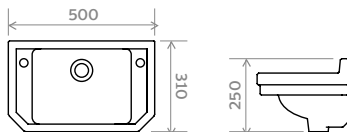

DIMENSIONS:

H 250mm **W** 500mm **D** 310mm

- **CL.1501.50.1** CHURCHILL 500 Wash Basin One Tap Hole
- **CL.1501.50.2** CHURCHILL 500 Wash Basin Two Tap Holes