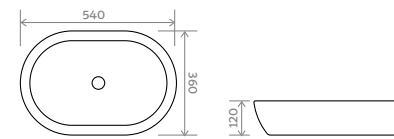

ZC1501.54 ZINC 540 Semi Recessed Basin
One Tap Hole

380 Square Vessel Basin

FEATURES:

- Ceramic vessel basin
- Tap not included

DIMENSIONS:

H 120mm **W** 380mm **D** 380mm

ZC1502.SQ.38 ZINC 380 Square Vessel Basin

395 Round Vessel Basin

FEATURES:

- Ceramic vessel basin
- Tap not included

DIMENSIONS:

H 120mm **D** 380mm

ZC1502.R.38 ZINC 395 Round Vessel Basin

540 Oval Vessel Basin

FEATURES:

- Ceramic vessel basin
- Tap not included

DIMENSIONS:

H 120mm **W** 540mm **D** 360mm

ZC.1502.O.54 ZINC 540 Oval Vessel Basin

600 Rectangle Vessel Basin

FEATURES:

- Ceramic vessel basin
- Tap not included

DIMENSIONS: