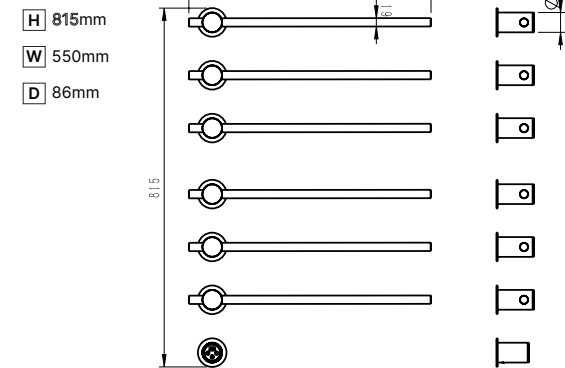

DIMENSIONS:

- **HS-T1/6-BC** 6 Bar Dry Element Heated Towel Rail (Brushed Chrome)
- **HS-T1/6-CP** 6 Bar Dry Element Heated Towel Rail (Polished Chrome)
- **HS-T1/6-BL** 6 Bar Dry Element Heated Towel Rail (Black)
- **HS-T1/6-BB** 6 Bar Dry Element Heated Towel Rail (Brushed Brass)
- **HS-T1/6-GM** 6 Bar Dry Element Heated Towel Rail (Gunmetal)