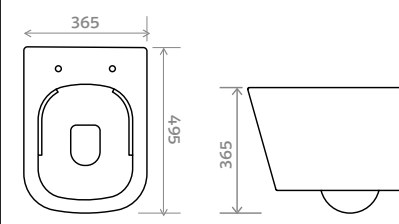

Back to Wall Rimless Pan

FEATURES:

- Rimless
- Highest grade ceramic
- Comfort height
- Soft close seat

DIMENSIONS:

H 420mm **W** 365mm **D** 520mm **PH** 420mm

- ZN.1602** ZEN Rimless Back To Wall WC Pan
- ZN.1601.20** ZEN Slow Close Seat

Rimless Wall Hung Pan

FEATURES:

- Rimless
- Highest grade ceramic
- Soft close seat
- Includes pan fittings

DIMENSIONS:

H 365mm **W** 365mm **D** 520mm **PH** 365mm

- ZN.1603** ZEN Rimless Wall Hung Pan
- ZN.1601.20** ZEN Slow Close Seat

Floor Standing Bidet

FEATURES:

- Highest quality ceramic
- Matches Zen range
- Incorporates the Zen range styling

DIMENSIONS:

H 425mm **W** 360mm **D** 525mm

ZN.1702 ZEN Bidet

Wall Hung Bidet

FEATURES:

- Highest quality ceramic
- Matches Zen range
- Incorporates the Zen range styling

DIMENSIONS:

H 305mm **W** 365mm **D** 500mm

ZN.1703 ZEN Hung Bidet

Slow Close Seat

FEATURES:

- Soft close mechanism
- Quick release
- High quality thermoset material
- 2 year warranty