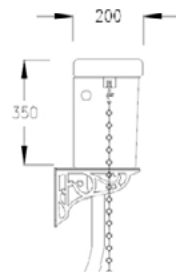

High Level WC Set

Alternative finishes available on request.

FEATURES:

- High level cistern
- High quality ceramic
- Decorative supports
- Down-pipe and chain flush
- Traditional styling

DIMENSIONS:

H 2450mm **W** 515mm **D** 535mm **PH** 415mm