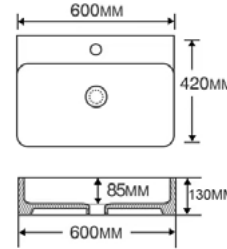

DIMENSIONS (other sizes available below):

H 550mm **W** 1700mm **D** 850mm

BTypeThree

(Shown in Dark Brown)

FEATURES:

- Circular design
- Choice of six colours
- High light transmission
- Luxurious extra wide design

DIMENSIONS:

H 125mm **W** 450mm **D** 360mm

ZC.1504.45 ZINC Wall or counter mounted single tap hole washbasin. 450×360×125mm

500 Wall or Counter Basin

FEATURES:

- Single tap hole.
- Can be wall or counter mounted.

DIMENSIONS:

H 130mm **W** 500mm **D** 420mm

ZC.1504.50 ZINC Wall or counter mounted single tap hole washbasin. 500×420×130mm

600 Wall or Counter Basin

FEATURES:

- Single tap hole.
- Can be wall or counter mounted.

DIMENSIONS:

H 130mm **W** 600mm **D** 420mm

ZC.1504.60 ZINC Wall or counter mounted single tap hole washbasin. 600×420×130mm

530 Undermount Basin

FEATURES:

- High quality glaze
- With overflow

DIMENSIONS:

H 205mm
W 530mm
D 370mm