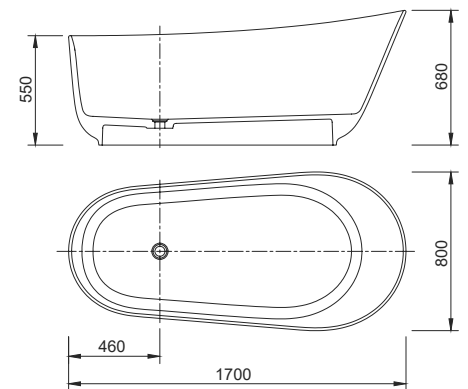

BTypeFour

FEATURES:

- Double ended
- Choiced of three sizes
- Choice of six colours
- High light transmission

COLOURS:

- Sea Blue   ● Green
- Wine Red   ● Black Grey
- Dark Brown   ● Apricot Yellow

1. **BT4A/**** DESIGNER BATH 1500×750×550mm
   - **BT4B/**** DESIGNER BATH 1700×700×550mm
   - **BT4C/**** DESIGNER BATH 1750×750×550mm
2. (**specify colour when ordering)

DIMENSIONS (other sizes available below):

H 550mm **W** 1750mm **D** 750mm

BTypeFive

FEATURES:

- Single ended slipper style
- Choice of two sizes
- Choice of six colours
- High light transmission

COLOURS:

- Sea Blue   ● Green
- Wine Red   ● Black Grey
- Dark Brown   ● Apricot Yellow

1. **BT5A/**** DESIGNER BATH 1500×750×680mm
   - **BT5B/**** DESIGNER BATH 1700×800×680mm
2. (**specify colour when ordering)

DIMENSIONS (other sizes available below):

H 680mm **W** 1700mm **D** 800mm