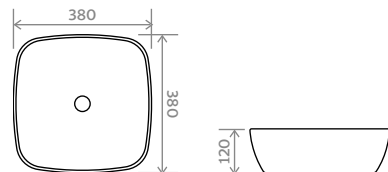

DIMENSIONS (other sizes available below):

H 550mm **W** 1700mm **D** 850mm

BTypeThree

(Shown in Dark Brown)

FEATURES:

- Circular design
- Choice of six colours
- High light transmission
- Luxurious extra wide design

ZC1501.54 ZINC 540 Semi Recessed Basin
One Tap Hole

380 Square Vessel Basin

FEATURES:

- Ceramic vessel basin
- Tap not included

DIMENSIONS:

H 120mm **W** 380mm **D** 380mm

ZC1502.SQ.38 ZINC 380 Square Vessel Basin

395 Round Vessel Basin

FEATURES:

- Ceramic vessel basin
- Tap not included

DIMENSIONS:

H 120mm **D** 380mm

ZC1502.R.38 ZINC 395 Round Vessel Basin

540 Oval Vessel Basin

FEATURES: