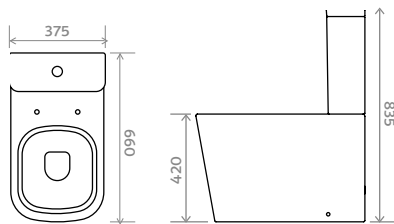

DIMENSIONS:

H 800mm **W** 600mm **D** 55mm

ZN.9060 ZEN Led Mirror with Demister

LED Mirror Cabinet

FEATURES:

- 800mm x 700mm
- Dimister
- Shaver
- LP 44

DIMENSIONS:

H 365mm **W** 360mm **D** 517mm

ZN.9080 ZEN Led Mirror Cabinet with Demister

Rimless Open Back

FEATURES:

- Rimless
- Highest grade ceramic
- Dual flush
- Comfort height
- Soft close seat
- Open back full access

DIMENSIONS:

H 835mm **W** 375mm **D** 660mm **PH** 420mm

- ZN.1601.OB** ZEN Rimless Open Back Close Coupled WC Pan
- ZN.1601.10** ZEN Close Coupled Cistern with WRAS Approved Fitting
- ZN.1601.20** ZEN Slow Close Seat

Rimless Flush to Wall

FEATURES:

- Rimless
- Highest grade ceramic
- Dual flush
- Comfort height
- Soft close seat
- Fully flush to wall

DIMENSIONS:

H 835mm **W** 375mm **D** 660mm **PH** 420mm

- ZN.1601.CB** ZEN Rimless Flush to Wall Close Coupled WC Pan
- ZN.1601.10** ZEN Close Coupled Cistern with WRAS Approved Fitting
- ZN.1601.20** ZEN Slow Close Seat