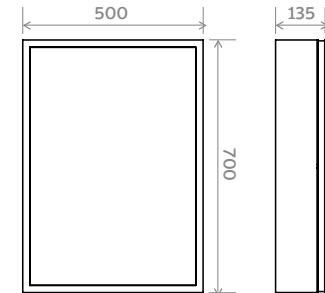

580 Floor Standing Two Drawer

FEATURES:

- Floor standing
- Two drawers

COLOURS:

- White
- Grey

DIMENSIONS:

H 580mm **W** 450mm **D** 372mm

- OS.1502.58** OSLO 580 Wash Basin One Tap Hole
- OS.2258.2.WH** OSLO 580 Floor Standing Two Drawer Unit (White)
- OS.2258.2.GR** OSLO 580 Floor Standing Two Drawer Unit (Grey)

LED Mirror

FEATURES:

- 500mm x 700mm
- Dimister
- 2 colour touch sensor
- LP 44

DIMENSIONS:

H 700mm **W** 500mm **D** 40mm

OS.9050.M OSLO LED Mirror with Demister

LED Mirror Cabinet

FEATURES:

- 500mm x 700mm
- Dimister
- Shaver socket
- LP 44

DIMENSIONS:

H 700mm **W** 500mm **D** 135mm

OS.9050.C OSLO LED Mirror Cabinet with Demister and Shaver

Milton

BASINS

CLICK 

TOILETS