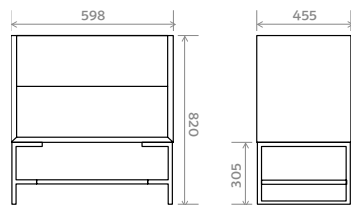

DIMENSIONS:

H 700mm **W** 1650mm **D** 570mm

ZC.1901.BK ZINC Free Standing Bath 700 (Matt Black)

610 Two Drawer Wall / Floor Unit

FEATURES:

- Two drawer (soft close)
- Wall mounted or floorstanding
- Highest quality workmanship two year guarantee
- 600mm basin one tap hole
- LED lights built into drawers
- Mixer not included

DIMENSIONS:

H 820mm **W** 600mm **D** 455mm

COLOURS:

- White
- Light Grey
- Black

- ZC.2061.WH** ZINC 610 Wall Hung Unit (White)
- ZC.2061.LG** ZINC 610 Wall Hung Unit (Light Grey)
- ZC.2061.BK** ZINC 610 Wall Hung Unit (Black)
- ZC.2061.STD** ZINC 610 Unit Stand (Black)
- ZC.1503.RE.61** ZINC 610 Single Tap Hole Basin