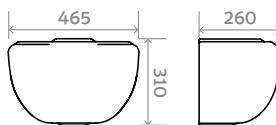

DIMENSIONS:

H 400mm **W** 295mm **D** 240mm

14 LITRE TANK:

H 310mm **W** 465mm **D** 260mm

4.5 LITRE TANK:

H 257mm **W** 315mm **D** 236mm

- CTY.400.U1** CITYLINE Urinal Exposed 1 Bowl 400 Pack
- CTY.400.U2** CITYLINE Urinal Exposed 2 Bowl 400 Pack
- CTY.400.U3** CITYLINE Urinal Exposed 3 Bowl 400 Pack
- CTY.400.U4** CITYLINE Urinal Exposed 4 Bowl 400 Pack