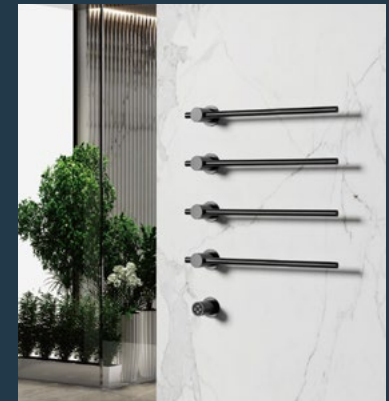

HEATED TOWEL RAILS