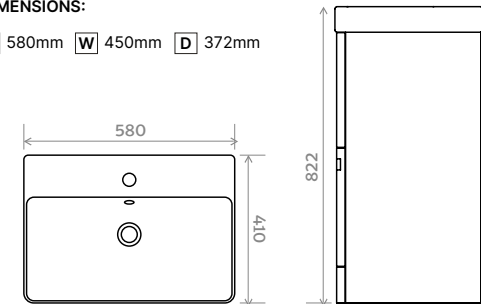

580 Wall Hung Two Drawer

FEATURES:

- Wall hung
- Two drawers

COLOURS:

- White
- Grey

DIMENSIONS:

H 570mm **W** 580mm **D** 410mm

- OS.1502.58** OSLO 580 Wash Basin One Tap Hole
- OS.2158.2.WH** OSLO 580 Wall Hung Two Drawer Unit (White)
- OS.2158.2.GR** OSLO 580 Wall Hung Two Drawer Unit (Grey)

580 Floor Standing Two Drawer

FEATURES:

- Floor standing
- Two drawers

COLOURS:

- White
- Grey

DIMENSIONS:

H 580mm **W** 450mm **D** 372mm

- OS.1502.58** OSLO 580 Wash Basin One Tap Hole
- OS.2258.2.WH** OSLO 580 Floor Standing Two Drawer Unit (White)
- OS.2258.2.GR** OSLO 580 Floor Standing Two Drawer Unit (Grey)

LED Mirror

FEATURES:

- 500mm x 700mm
- Dimister
- 2 colour touch sensor
- LP 44

DIMENSIONS:

H 700mm **W** 500mm **D** 40mm

OS.9050.M OSLO LED Mirror with Demister

LED Mirror Cabinet

FEATURES:

- 500mm x 700mm
- Dimister
- Shaver socket
- LP 44

DIMENSIONS:

H 700mm **W** 500mm **D** 135mm

OS.9050.C OSLO LED Mirror Cabinet with Demister and Shaver

Milton

BASINS

CLICK 

TOILETS