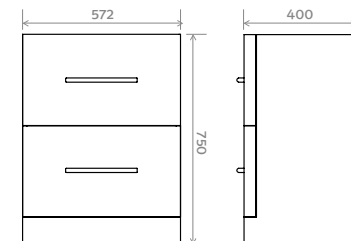

580 Waterproof Floor Standing Two Drawer Unit

FEATURES:

- 100% waterproof
- Two drawer floor standing
- Two ceramic basin options

COLOURS:

- White
- Dark Grey

DIMENSIONS:

H 750mm **W** 572mm **D** 400mm

- MN.1502.57** MILTON 580 Wash Basin One Tap Hole
- MN.2258.2.WH** MILTON 580 Floor Standing Unit Two Drawers (White)
- MN.2058.FS.DG** MILTON 580 Floor Standing Unit Two Drawers (Dark Grey)