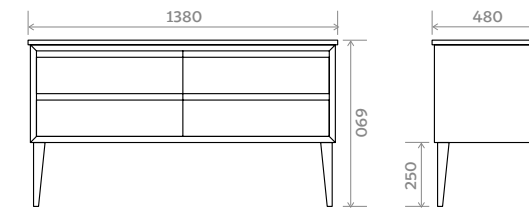

DIMENSIONS:

H 690mm **W** 1380mm **D** 480mm

- ZC.4138.TH** ZINC 1380 Counter Top (with Tap Hole)
- ZC.4138.NTH** ZINC 1380 Counter Top (without Tap Hole)
- ZC.5138.BK** ZINC 1380 Wall Hung Unit
- ZC.5138.STD** ZINC Unit Leg 4pc