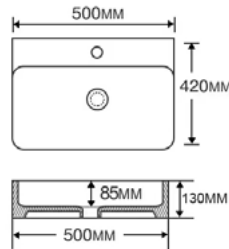

DIMENSIONS (other sizes available below):

H 550mm **W** 1700mm **D** 850mm

BTypeThree

(Shown in Dark Brown)

FEATURES:

- Circular design
- Choice of six colours
- High light transmission
- Luxurious extra wide design

DIMENSIONS:

H 145mm **W** 800mm **D** 435mm

ZC.1504.80 ZINC Wall or counter mounted single tap hole washbasin. 800×435×145mm

450 Wall or Counter Basin

FEATURES:

- Single tap hole.
- Can be wall or counter mounted.

DIMENSIONS:

H 125mm **W** 450mm **D** 360mm

ZC.1504.45 ZINC Wall or counter mounted single tap hole washbasin. 450×360×125mm

500 Wall or Counter Basin

FEATURES:

- Single tap hole.
- Can be wall or counter mounted.

DIMENSIONS:

H 130mm **W** 500mm **D** 420mm

ZC.1504.50 ZINC Wall or counter mounted single tap hole washbasin. 500×420×130mm

600 Wall or Counter Basin

FEATURES:

- Single tap hole.
- Can be wall or counter mounted.