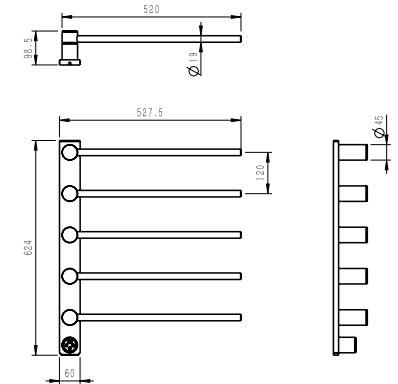

DIMENSIONS:

- H** 614mm
- W** 527.5mm
- D** 98.5mm

- HS-T2/4-BC** 4 Bar Dry Element Heated Towel Rail (Brushed Chrome)
- HS-T2/4-CP** 4 Bar Dry Element Heated Towel Rail (Polished Chrome)
- HS-T2/4-BL** 4 Bar Dry Element Heated Towel Rail (Black)
- HS-T2/4-BB** 4 Bar Dry Element Heated Towel Rail (Brushed Brass)
- HS-T2/4-GM** 4 Bar Dry Element Heated Towel Rail (Gunmetal)

DIMENSIONS:

- H** 624mm
- W** 527.5mm
- D** 98.5mm

- HS-T2/5-BC** 5 Bar Dry Element Heated Towel Rail (Brushed Chrome)
- HS-T2/5-CP** 5 Bar Dry Element Heated Towel Rail (Polished Chrome)
- HS-T2/5-BL** 5 Bar Dry Element Heated Towel Rail (Black)
- HS-T2/5-BB** 5 Bar Dry Element Heated Towel Rail (Brushed Brass)
- HS-T2/5-GM** 5 Bar Dry Element Heated Towel Rail (Gunmetal)