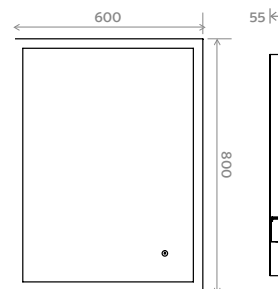

- Highest quality ceramic
- Matching pedestal
- One tap hole

DIMENSIONS:

H 465mm **W** 555mm **D** 470mm

ZN.1501.TH ZEN 550 Wash Basin One Tap Hole
ZN.1500.SPD ZEN Semi Pedestal

550 Wash Basin Pedestal

FEATURES:

- Highest quality ceramic
- Matching pedestal
- One tap hole

DIMENSIONS:

H 465mm **W** 555mm **D** 470mm

ZN.1501.TH ZEN 550 Wash Basin One Tap Hole
ZN.1500.FPD ZEN Pedestal

LED Mirror

FEATURES:

- 600mm x 800mm
- 2 colour touch sensor
- Dimister
- LP 44

DIMENSIONS:

H 800mm **W** 600mm **D** 55mm

ZN.9060 ZEN Led Mirror with Demister

LED Mirror Cabinet

FEATURES:

- 800mm x 700mm
- Dimister
- Shaver
- LP 44

DIMENSIONS:

H 365mm **W** 360mm **D** 517mm

ZN.9080 ZEN Led Mirror Cabinet with Demister

Rimless Open Back

FEATURES:

- Rimless
- Highest grade ceramic
- Dual flush
- Comfort height
- Soft close seat
- Open back full access

DIMENSIONS:

H 835mm **W** 375mm **D** 660mm **PH** 420mm