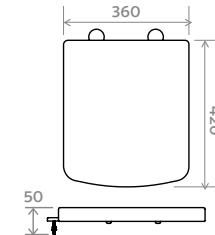

- Rimless
- Comfort height 420mm
- Short projection
- Soft close quick release seat

DIMENSIONS:

H 420mm **W** 360mm **D** 505mm **PH** 420mm

- MN.1602** MILTON 420 Rimless Back to Wall Pan
- MN.1601.20** MILTON Slow Close Seat with One Push Button

Slow Close Seat

FEATURES:

- High quality thermoset material
- Slow close
- Quick release

DIMENSIONS:

H 50mm **W** 360mm **D** 420mm

- MN.1601.20** MILTON Slow Close Seat with One Push Button

450 Floor Standing Unit