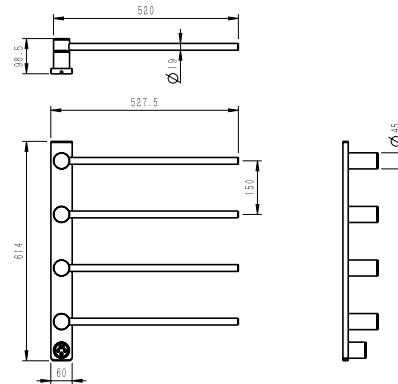

DIMENSIONS:

- H** 464mm
- W** 527.5mm
- D** 98.5mm

- HS-T2/3-BC** 3 Bar Dry Element Heated Towel Rail (Brushed Chrome)
- HS-T2/3-CP** 3 Bar Dry Element Heated Towel Rail (Polished Chrome)
- HS-T2/3-BL** 3 Bar Dry Element Heated Towel Rail (Black)
- HS-T2/3-BB** 3 Bar Dry Element Heated Towel Rail (Brushed Brass)
- HS-T2/3-GM** 3 Bar Dry Element Heated Towel Rail (Gunmetal)

DIMENSIONS:

- H** 614mm
- W** 527.5mm
- D** 98.5mm

- HS-T2/4-BC** 4 Bar Dry Element Heated Towel Rail (Brushed Chrome)
- HS-T2/4-CP** 4 Bar Dry Element Heated Towel Rail (Polished Chrome)
- HS-T2/4-BL** 4 Bar Dry Element Heated Towel Rail (Black)
- HS-T2/4-BB** 4 Bar Dry Element Heated Towel Rail (Brushed Brass)
- HS-T2/4-GM** 4 Bar Dry Element Heated Towel Rail (Gunmetal)