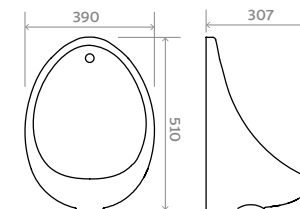

DIMENSIONS:

H 400mm **W** 295mm **D** 240mm

14 LITRE TANK:

H 310mm **W** 465mm **D** 260mm

4.5 LITRE TANK:

H 257mm **W** 315mm **D** 236mm

- CTY.400.U1** CITYLINE Urinal Exposed 1 Bowl 400 Pack
- CTY.400.U2** CITYLINE Urinal Exposed 2 Bowl 400 Pack
- CTY.400.U3** CITYLINE Urinal Exposed 3 Bowl 400 Pack
- CTY.400.U4** CITYLINE Urinal Exposed 4 Bowl 400 Pack

Urinal Exposed Bowl 500 Pack

FEATURES:

- All in one box comprising:
- Urinal bowls
- Spreaders
- Sparge pipe set and clips
- Wastes
- Urinal tank
- Autosyphon

DIMENSIONS:

H 400mm **W** 295mm **D** 240mm

14 LITRE TANK: