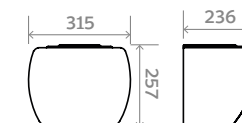

4.5 LITRE TANK:

H 257mm **W** 315mm **D** 236mm

- **CTY.500.U1** CITYLINE Urinal Exposed 1 Bowl 400 Pack
- **CTY.500.U2** CITYLINE Urinal Exposed 2 Bowl 400 Pack
- **CTY.500.U3** CITYLINE Urinal Exposed 3 Bowl 400 Pack
- **CTY.500.U4** CITYLINE Urinal Exposed 4 Bowl 400 Pack