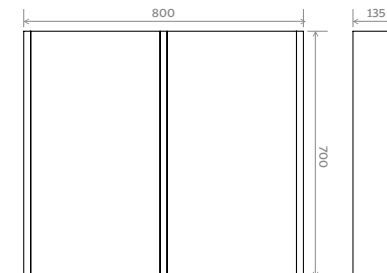

- Highest quality ceramic
- Matching pedestal
- One tap hole

DIMENSIONS:

H 465mm **W** 555mm **D** 470mm

ZN.1501.TH ZEN 550 Wash Basin One Tap Hole
ZN.1500.FPD ZEN Pedestal

LED Mirror

FEATURES:

- 600mm x 800mm
- 2 colour touch sensor
- Dimister
- LP 44

DIMENSIONS:

H 800mm **W** 600mm **D** 55mm

ZN.9060 ZEN Led Mirror with Demister

LED Mirror Cabinet

FEATURES:

- 800mm x 700mm
- Dimister
- Shaver
- LP 44

DIMENSIONS:

H 365mm **W** 360mm **D** 517mm

ZN.9080 ZEN Led Mirror Cabinet with Demister

Rimless Open Back

FEATURES:

- Rimless
- Highest grade ceramic
- Dual flush
- Comfort height
- Soft close seat
- Open back full access

DIMENSIONS:

H 835mm **W** 375mm **D** 660mm **PH** 420mm