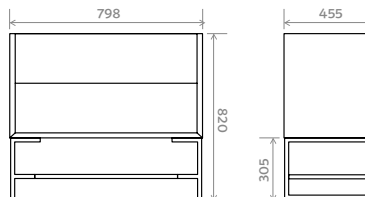

DIMENSIONS:

H 820mm **W** 600mm **D** 455mm

COLOURS:

- White
- Light Grey
- Black

- ZC.2061.WH** ZINC 610 Wall Hung Unit (White)
- ZC.2061.LG** ZINC 610 Wall Hung Unit (Light Grey)
- ZC.2061.BK** ZINC 610 Wall Hung Unit (Black)
- ZC.2061.STD** ZINC 610 Unit Stand (Black)
- ZC.1503.RE.61** ZINC 610 Single Tap Hole Basin

DIMENSIONS:

H 820mm **W** 800mm **D** 455mm

COLOURS:

- White
- Light Grey
- Black

- ZC.2081.WH** ZINC 810 Wall Hung Unit (White)
- ZC.2081.LG** ZINC 810 Wall Hung Unit (Light Grey)
- ZC.2081.BK** ZINC 810 Wall Hung Unit (Black)
- ZC.2081.STD** ZINC 810 Unit Stand (Black)
- ZC.1503.RE.81** ZINC 810 Single Tap Hole Basin