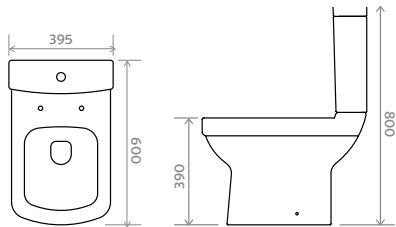

DIMENSIONS:

H 165mm **W** 450mm **D** 375mm

MN.1502 MILTON 450 Wall Basin One Tap Hole

580 Basin One Tap Hole

FEATURES:

- Ceramic basin
- One tap hole

DIMENSIONS:

H 157mm **W** 580mm **D** 405mm

MN.1503 MILTON 580 Wash Basin One Tap Hole

Furniture to accompany your 450mm basin

CLICK

Furniture to accompany your 580mm basin

CLICK

Close Coupled WC

FEATURES:

- Short projection
- Soft close quick release seat
- Full access open back
- Dual flush

DIMENSIONS:

H 800mm **W** 395mm **D** 600mm **PH** 390mm

- MN.1601.OB** MILTON Close Coupled WC Pan
- MN1601.10** MILTON Close Coupled Cistern with WRAS Approved Fitting
- MN.1601.20** MILTON Slow Close Seat with One Push Button