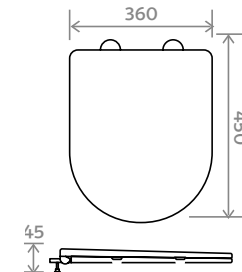

DIMENSIONS:

H 120mm **W** 580mm **D** 380mm

ST5/** DESIGNER Resin Basin 580×380×120mm
 (** specify colour when ordering)

STypeThree

Shown in Dark Brown

FEATURES:

- Choice of six colours
- Choice of two sizes
- Generous bowl area
- High light transmission

Floor Standing Bidet

FEATURES:

- Back to wall
- Floor standing
- Comfort height
- Incorporates the Zinc styling

DIMENSIONS:

H 425mm **W** 365mm **D** 520mm

ZC1702 ZINC Bidet

Wall Hung Bidet

FEATURES:

- Wall hung
- Incorporates the Zinc styling

DIMENSIONS:

H 295mm **W** 360mm **D** 520mm

ZC1703 ZINC Hung Bidet

Slow Close Seat

FEATURES:

- Heavy duty
- Slow close
- Top fixing

DIMENSIONS:

H 41mm **W** 367mm **D** 445mm

ZC1601.20 ZINC Slow Close Seat

Slim Slow Close Seat

FEATURES:

- Heavy duty
- Slow close
- Top fixing

DIMENSIONS:

H 45mm **W** 360mm **D** 450mm

ZC1601.30 ZINC Slim Slow Close Seat