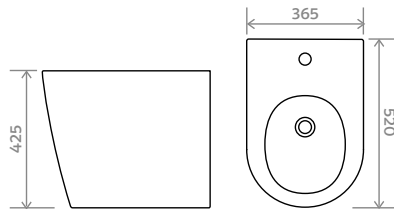

Back to Wall Rimless Pan

FEATURES:

- Rimless
- Comfort height

DIMENSIONS:

H 424mm **W** 375mm **D** 520mm

- ZC1602** ZINC Rimless Back to Wall WC Pan
- ZC1601.20** ZINC Slow Close Seat
- ZC1601.30** ZINC Slim Slow Close Seat

Rimless Wall Hung Pan

FEATURES:

- Rimless
- Includes wall mounted fixing kit

DIMENSIONS:

H 365mm **W** 360mm **D** 517mm

- ZC1603** ZINC Rimless Close Coupled WC Pan (open back)
- ZC1601.20** ZINC Slow Close Seat
- ZC1601.30** ZINC Slim Slow Close Seat

Floor Standing Bidet

FEATURES:

- Back to wall
- Floor standing
- Comfort height
- Incorporates the Zinc styling

DIMENSIONS:

H 425mm **W** 365mm **D** 520mm

ZC1702 ZINC Bidet

Wall Hung Bidet

FEATURES:

- Wall hung
- Incorporates the Zinc styling

DIMENSIONS:

H 295mm **W** 360mm **D** 520mm

ZC1703 ZINC Hung Bidet

Slow Close Seat

FEATURES:

- Heavy duty
- Slow close
- Top fixing

DIMENSIONS: