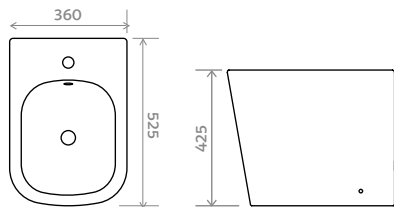

Rimless Wall Hung Pan

FEATURES:

- Rimless
- Highest grade ceramic
- Soft close seat
- Includes pan fittings

DIMENSIONS:

H 365mm **W** 365mm **D** 520mm **PH** 365mm

- ZN.1603** ZEN Rimless Wall Hung Pan
- ZN.1601.20** ZEN Slow Close Seat

Floor Standing Bidet

FEATURES:

- Highest quality ceramic
- Matches Zen range
- Incorporates the Zen range styling

DIMENSIONS:

H 425mm **W** 360mm **D** 525mm

ZN.1702 ZEN Bidet

Wall Hung Bidet

FEATURES:

- Highest quality ceramic
- Matches Zen range
- Incorporates the Zen range styling

DIMENSIONS:

H 305mm **W** 365mm **D** 500mm

ZN.1703 ZEN Hung Bidet

Slow Close Seat

FEATURES:

- Soft close mechanism
- Quick release
- High quality thermoset material
- 2 year warranty