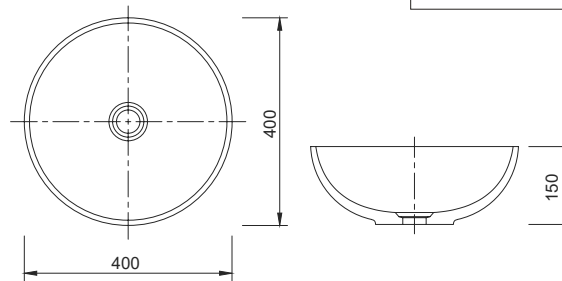

DIMENSIONS (other sizes available below):

H 550mm **W** 1700mm **D** 850mm

BTypeThree

(Shown in Dark Brown)

FEATURES:

- Circular design
- Choice of six colours
- High light transmission
- Luxurious extra wide design

DIMENSIONS:

H 120mm **W** 580mm **D** 380mm

ST5/** DESIGNER Resin Basin 580×380×120mm
 (** specify colour when ordering)

STypeThree

Shown in Dark Brown

FEATURES:

- Choice of six colours
- Choice of two sizes
- Generous bowl area
- High light transmission

COLOURS:

- Sea Blue
- Wine Red
- Dark Brown
- Green
- Black Grey
- Apricot Yellow

DIMENSIONS:

H 120mm **W** 400/450mm **D** 400/450mm

ST3-A--** 400×400×120mm (** specify colour when ordering)
ST3-B--** 450×450×120mm (** specify colour when ordering)

STypeSix

Shown in Dark Brown

FEATURES:

- Choice of six colours
- Generous bowl area
- High light transmission

COLOURS:

- Sea Blue
- Wine Red
- Dark Brown
- Green
- Black Grey
- Apricot Yellow

DIMENSIONS:

H 150mm **W** 400mm **D** 400mm