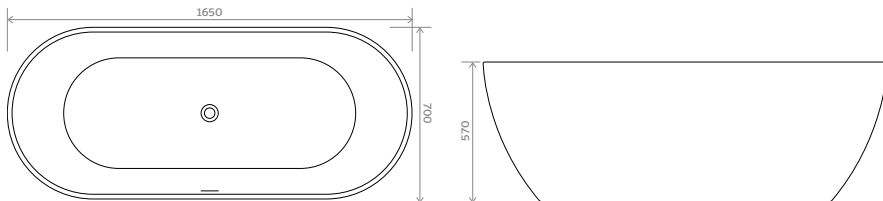

DIMENSIONS:

H 700mm **W** 1650mm **D** 570mm

ZC.1901.WH ZINC Free Standing Bath 700 (Gloss white)