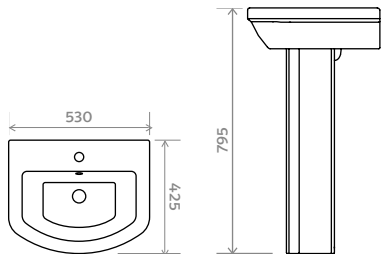

LED Mirror

FEATURES:

- 500mm x 700mm
- Dimister
- 2 colour touch sensor
- LP 44

DIMENSIONS:

H 700mm **W** 500mm **D** 40mm

OS.9050.M OSLO LED Mirror with Demister

LED Mirror Cabinet

FEATURES:

- 500mm x 700mm
- Dimister
- Shaver socket
- LP 44

DIMENSIONS:

H 700mm **W** 500mm **D** 135mm

OS.9050.C OSLO LED Mirror Cabinet with Demister and Shaver

Milton

BASINS

CLICK 

TOILETS

- Ceramic basin and pedestal
- One tap hole

DIMENSIONS:

H 795mm **W** 530mm **D** 425mm

MN1501.53 MILTON 530 Wash Basin One Tap Hole

MN.1500.FPD MILTON Pedestal

450 Wall Basin

FEATURES:

- Ceramic basin
- One tap hole

DIMENSIONS:

H 165mm **W** 450mm **D** 375mm

MN.1502 MILTON 450 Wall Basin One Tap Hole

580 Basin One Tap Hole

FEATURES:

- Ceramic basin
- One tap hole

DIMENSIONS:

H 157mm **W** 580mm **D** 405mm