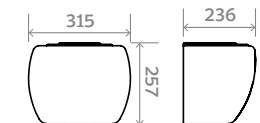

4.5 LITRE TANK:

H 257mm **W** 315mm **D** 236mm

- **CTY.500.2.U1** CITYLINE Urinal Exposed 1 Bowl 400 Pack
- **CTY.500.2.U2** CITYLINE Urinal Exposed 2 Bowl 400 Pack
- **CTY.500.2.U3** CITYLINE Urinal Exposed 3 Bowl 400 Pack
- **CTY.500.2.U4** CITYLINE Urinal Exposed 4 Bowl 400 Pack