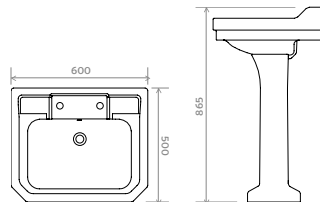

DIMENSIONS:

H 865mm **W** 600mm **D** 500mm

- **CL.1502.60.1** CHURCHILL 600 Basin One Tap Hole
- **CL.1502.60.2** CHURCHILL 600 Basin Two Tap Holes
- **CL.1500.FPD** CHURCHILL Pedestal