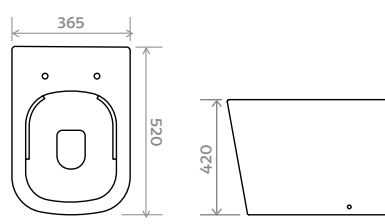

DIMENSIONS:

H 835mm **W** 375mm **D** 660mm **PH** 420mm

- ZN.1601.CB** ZEN Rimless Flush to Wall Close Coupled WC Pan
- ZN.1601.10** ZEN Close Coupled Cistern with WRAS Approved Fitting
- ZN.1601.20** ZEN Slow Close Seat

Back to Wall Rimless Pan

FEATURES:

- Rimless
- Highest grade ceramic
- Comfort height
- Soft close seat

DIMENSIONS:

H 420mm **W** 365mm **D** 520mm **PH** 420mm

- ZN.1602** ZEN Rimless Back To Wall WC Pan
- ZN.1601.20** ZEN Slow Close Seat

Floor Standing Bidet

FEATURES:

- Highest quality ceramic
- Matches Zen range
- Incorporates the Zen range styling

DIMENSIONS:

H 425mm **W** 360mm **D** 525mm

ZN.1702 ZEN Bidet

Wall Hung Bidet

FEATURES: