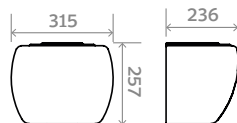

4.5 LITRE TANK:

H 257mm **W** 315mm **D** 236mm

- **CTY.400.2.U1** CITYLINE Urinal Exposed 1 Bowl 400 Pack
- **CTY.400.2.U2** CITYLINE Urinal Exposed 2 Bowl 400 Pack
- **CTY.400.2.U3** CITYLINE Urinal Exposed 3 Bowl 400 Pack
- **CTY.400.2.U4** CITYLINE Urinal Exposed 4 Bowl 400 Pack