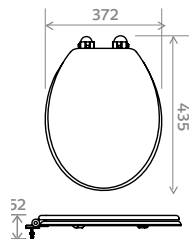

DIMENSIONS:

H 48mm **W** 372mm **D** 435mm

- **CL.1601.20.WH** CHURCHILL Slow Close Seat (White Paint)
- **CL.1601.20.GR** (Grey Paint)
- **CL.1601.20.**** (Brown)
- **CL.1601.20.WH*** (White Pattern)
- **CL.1601.20.LG** (Light Grey)
- **CL.1601.20.DG** (Dark Grey)