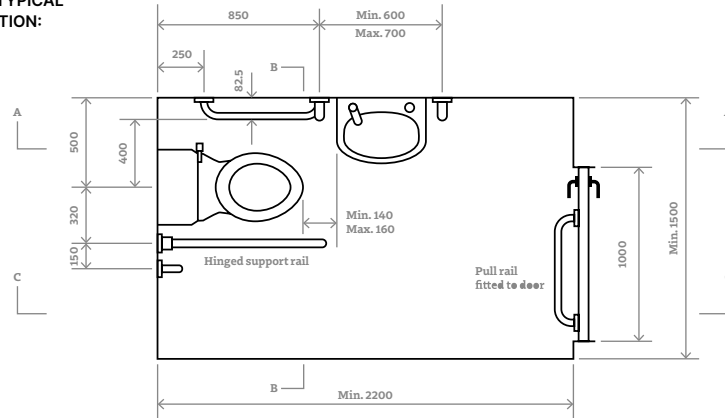

PLAN OF TYPICAL INSTALLATION:

- **CTY.DM.P2.WH** CITYLINE Doc M Rimless Close Coupled WC Pan with WRAS Approval Lever Handle Fitting (White Rail & Seat)
- **CTY.DM.P2.BL** CITYLINE Doc M Rimless Close Coupled WC Pan with WRAS Approval Lever Handle Fitting (Blue Rail & Seat)
- **CTY.DM.P2.GR** CITYLINE Doc M Rimless Close Coupled WC Pan with WRAS Approval Lever Handle Fitting (Grey Rail & Seat)
- **CTY.DM.P2.SS** CITYLINE Doc M Rimless Close Coupled WC Pan with WRAS Approval Lever Handle Fitting (Stainless Steel Rail & White seat)