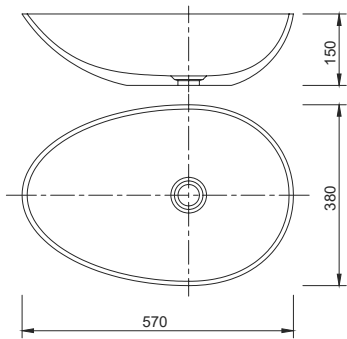

DIMENSIONS (other sizes available below):

H 550mm **W** 1700mm **D** 850mm

BTypeThree

(Shown in Dark Brown)

FEATURES:

- Circular design
- Choice of six colours
- High light transmission
- Luxurious extra wide design

DIMENSIONS:

H 120mm **W** 580mm **D** 380mm

ST5/** DESIGNER Resin Basin 580×380×120mm
 (** specify colour when ordering)

STypeThree

Shown in Dark Brown

FEATURES:

- Choice of six colours
- Choice of two sizes
- Generous bowl area
- High light transmission

DIMENSIONS:

H 120mm **W** 400mm **D** 400mm

ST12/** DESIGNER Resin Basin 400×400×120mm
 (** specify colour when ordering)

STypeTwo

Shown in Red

FEATURES:

- Choice of six colours
- Generous bowl area
- High light transmission

COLOURS:

- Sea Blue
- Wine Red
- Dark Brown
- Green
- Black Grey
- Apricot Yellow

DIMENSIONS:

H 150mm **W** 570mm **D** 380mm

ST2/** DESIGNER Resin Basin with Pedestal 570×380×150mm
 (** specify colour when ordering)