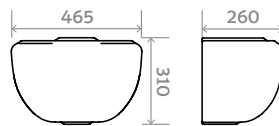

14 LITRE TANK:

H 310mm **W** 465mm **D** 260mm